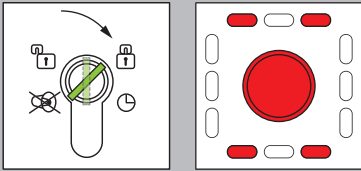

1384 / 1385

Quick Guide

D0134000

The escape door control terminal 1384 / 1385 can be configured individually. The operation and display may therefore differ from this quick guide.

Temporary release

Lock

Permanent release

Lock

Acknowledging an alarm (Audible signal off)

1384 / 1385

Quick Guide

D0134000

The escape door control terminal 1384 / 1385 can be configured individually. The operation and display may therefore differ from this quick guide.