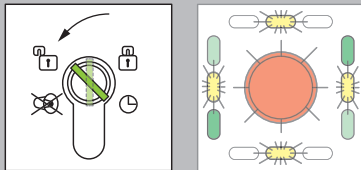

1384 / 1385

Quick Guide

D0134000

The escape door control terminal 1384 / 1385 can be configured individually. The operation and display may therefore differ from this quick guide.

Temporary release

Lock

Permanent release

Lock

Acknowledging an alarm (Audible signal off)

1384 / 1385

Quick Guide

D0134000

The escape door control terminal 1384 / 1385 can be configured individually. The operation and display may therefore differ from this quick guide.