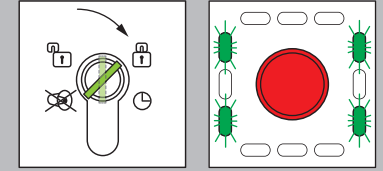

The escape door control terminal 1384 / 1385 can be configured individually. The operation and display may therefore differ from this quick guide.

Temporary release

Lock

Permanent release

Lock

Acknowledging an alarm (Audible signal off)