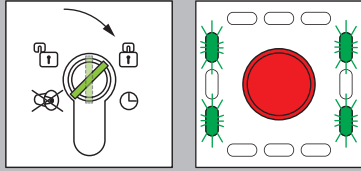

1384 / 1385

Quick Guide

D0134000

The escape door control terminal 1384 / 1385 can be configured individually. The operation and display may therefore differ from this quick guide.

Temporary release

Lock

Permanent release

Lock

Acknowledging an alarm (Audible signal off)

1384 / 1385

Quick Guide

D0134000

The escape door control terminal 1384 / 1385 can be configured individually. The operation and display may therefore differ from this quick guide.