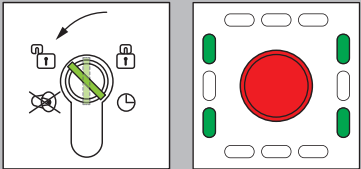

1384 / 1385

Quick Guide

D0134000

The escape door control terminal 1384 / 1385 can be configured individually. The operation and display may therefore differ from this quick guide.

Temporary release

Lock

Permanent release

Lock

Acknowledging an alarm (Audible signal off)

1384 / 1385

Quick Guide

D0134000

The escape door control terminal 1384 / 1385 can be configured individually. The operation and display may therefore differ from this quick guide.