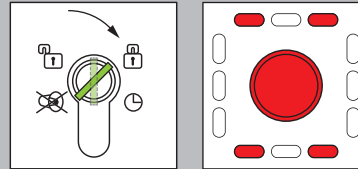

1384 / 1385

Quick Guide

D0134000

The escape door control terminal 1384 / 1385 can be configured individually. The operation and display may therefore differ from this quick guide.

Temporary release

Lock

Permanent release

Lock

Acknowledging an alarm (Audible signal off)

1384 / 1385

Quick Guide

D0134000

The escape door control terminal 1384 / 1385 can be configured individually. The operation and display may therefore differ from this quick guide.

Temporary release

Lock

Permanent release

Lock

Acknowledging an alarm (Audible signal off)

1384 / 1385

Quick Guide

D0134000

The escape door control terminal 1384 / 1385 can be configured individually. The operation and display may therefore differ from this quick guide.

Temporary release

Lock

Permanent release

Lock

Acknowledging an alarm (Audible signal off)