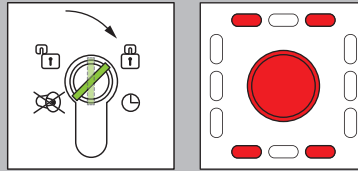

1384 / 1385

Quick Guide

D0134000

The escape door control terminal 1384 / 1385 can be configured individually. The operation and display may therefore differ from this quick guide.

Temporary release

Lock

Permanent release

Lock

Acknowledging an alarm (Audible signal off)

1384 / 1385

Quick Guide

D0134000

The escape door control terminal 1384 / 1385 can be configured individually. The operation and display may therefore differ from this quick guide.

Temporary release

Lock

Permanent release

Lock

Acknowledging an alarm (Audible signal off)

1384 / 1385

Quick Guide

D0134000

The escape door control terminal 1384 / 1385 can be configured individually. The operation and display may therefore differ from this quick guide.

Temporary release

Lock

Permanent release

Lock

Acknowledging an alarm (Audible signal off)