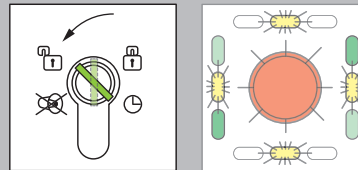

Acknowledging an alarm (Audible signal off)