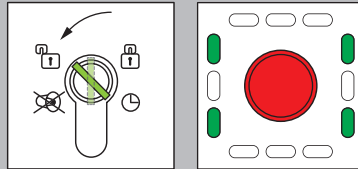

Permanent release