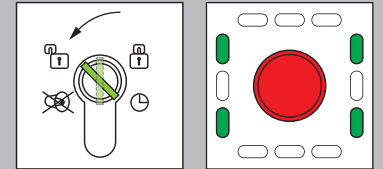

The escape door control terminal 1384 / 1385 can be configured individually. The operation and display may therefore differ from this quick guide.

Temporary release

Lock

Permanent release

Lock

Acknowledging an alarm (Audible signal off)