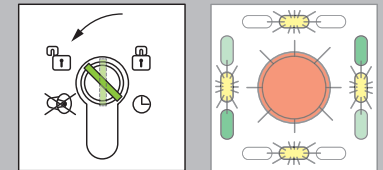

The escape door control terminal 1384 / 1385 can be configured individually. The operation and display may therefore differ from this quick guide.

Temporary release

Lock

Permanent release

Lock

Acknowledging an alarm (Audible signal off)