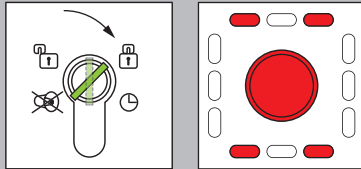

1384 / 1385

Quick Guide

D0134000

The escape door control terminal 1384 / 1385 can be configured individually. The operation and display may therefore differ from this quick guide.

Temporary release

Lock

Permanent release

Lock

Acknowledging an alarm (Audible signal off)

1384 / 1385

Quick Guide

D0134000

The escape door control terminal 1384 / 1385 can be configured individually. The operation and display may therefore differ from this quick guide.