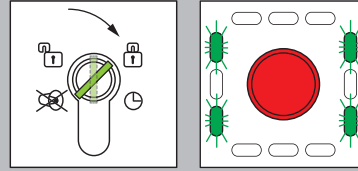

Quick Guide

D0134000

The escape door control terminal 1384 / 1385 can be configured individually. The operation and display may therefore differ from this quick guide.

Temporary release