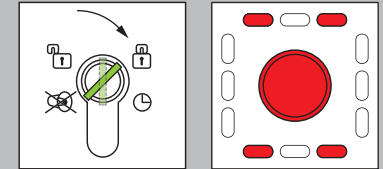

The escape door control terminal 1384 / 1385 can be configured individually. The operation and display may therefore differ from this quick guide.

Temporary release

Lock

Permanent release

Lock

Acknowledging an alarm (Audible signal off)