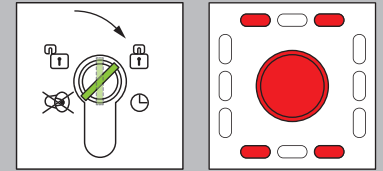

Lock

Acknowledging an alarm (Audible signal off)

1384 / 1385

Quick Guide

D0134000

The escape door control terminal 1384 / 1385 can be configured individually. The operation and display may therefore differ from this quick guide.

The escape door control terminal 1384 / 1385 can be configured individually. The operation and display may therefore differ from this quick guide.

Temporary release

Lock

Permanent release

Lock

Acknowledging an alarm (Audible signal off)