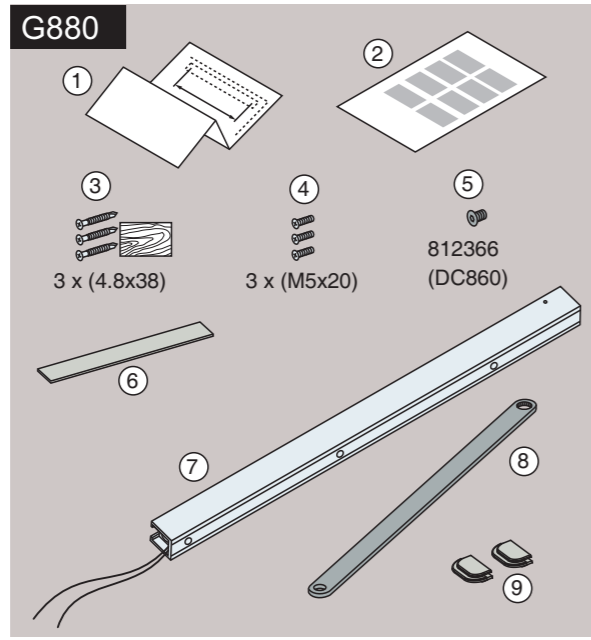

G880 ASSA ABLOY
Installation Instructions

ASSA ABLOY is the global leader in door opening solutions, dedicated to satisfying end-user needs for security, safety and convenience.

ASSA ABLOY

Abloy Oy
P.O.Box 108
80101 Joensuu
FINLAND
Tel.: +358-20 599 2501
Fax: +358-20 599 2209
www.assaabloy.com