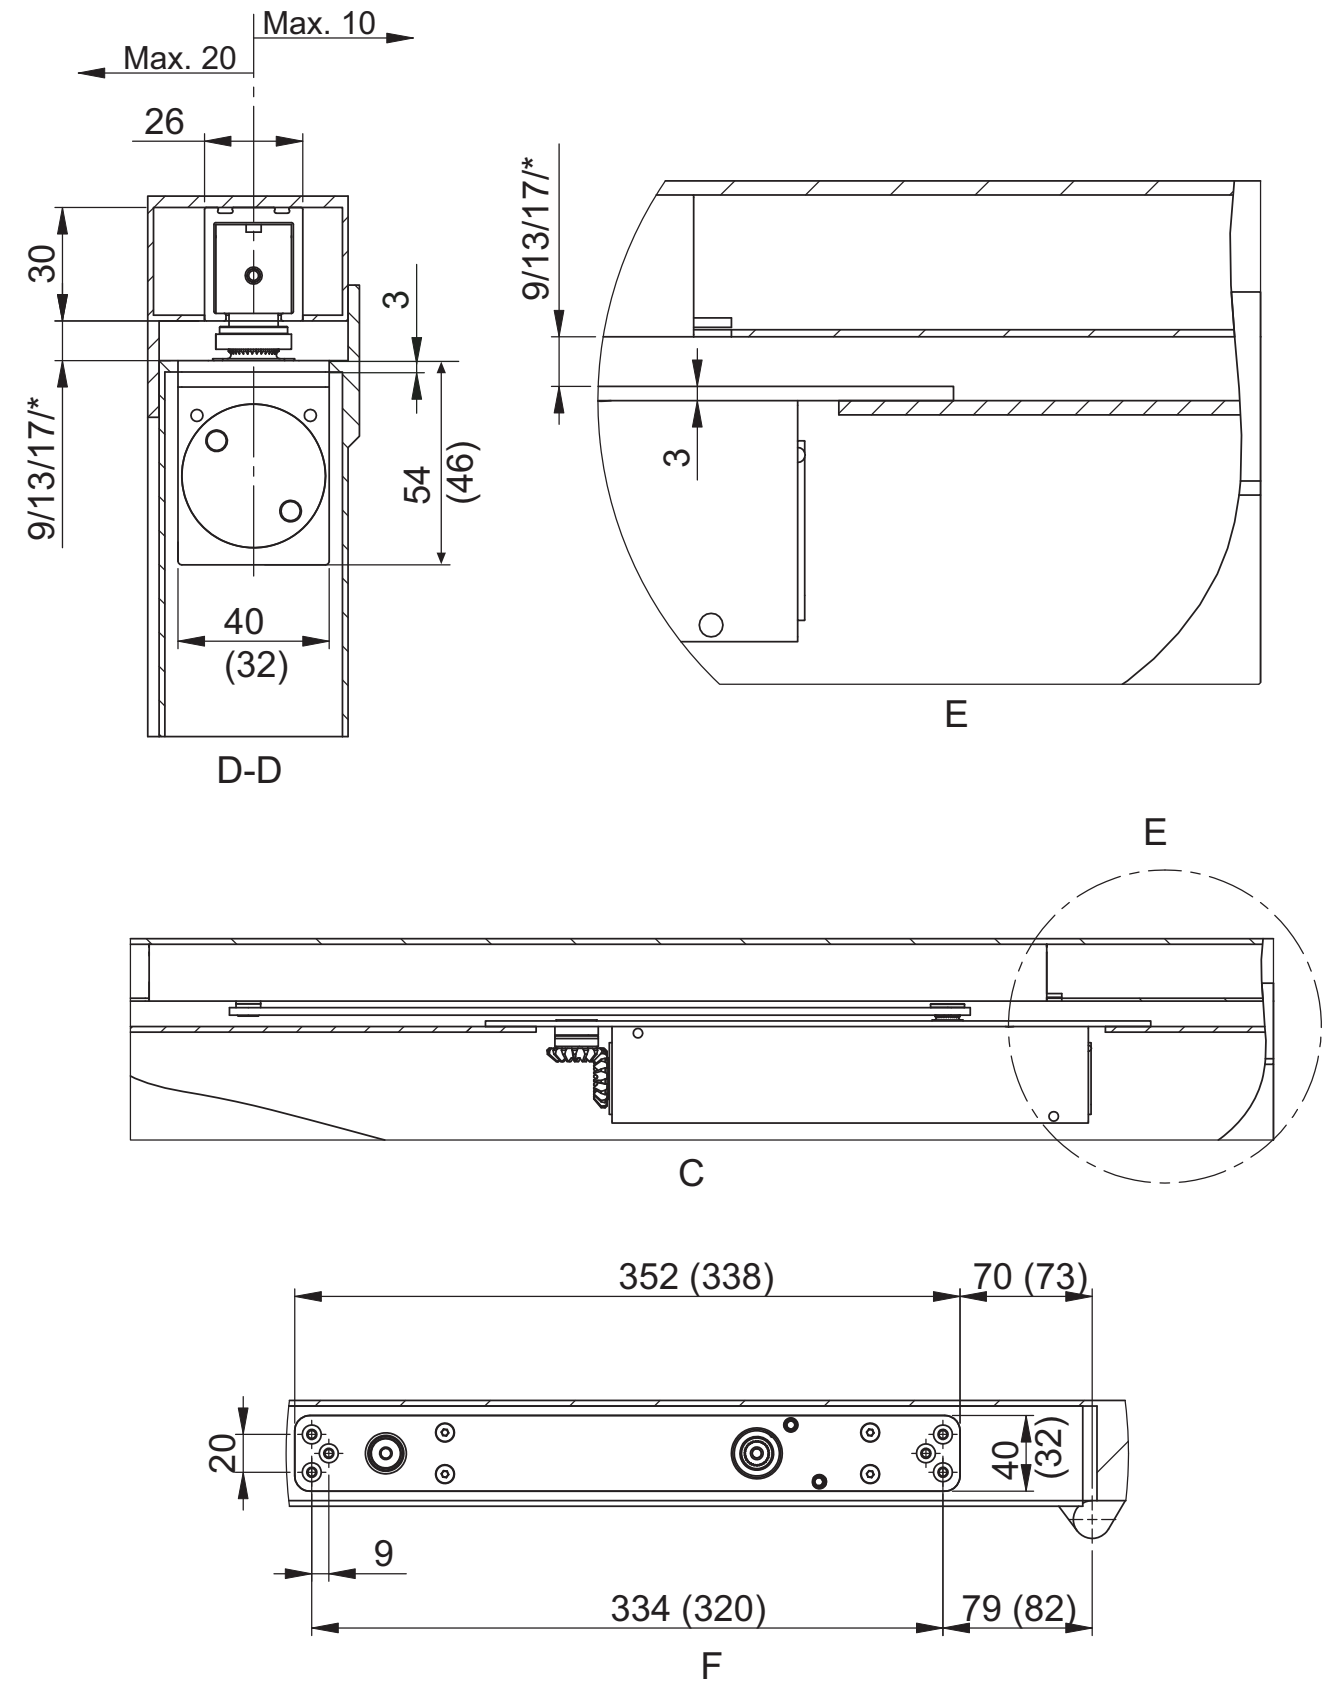

/*
9 mm = with standard concealed door closer
13 mm = version with 4 mm spindle extension
17 mm = version with 8 mm spindle extension

ASSA ABLOY is the global leader in door opening solutions, dedicated to satisfying end-user needs for security, safety and convenience.

ASSA ABLOY

Abloy Oy
P.O. Box 108
80101 Joensuu
FINLAND
Tel.: +358-20 599 2501
Fax: +358-20 599 2209

www.assaabloy.com