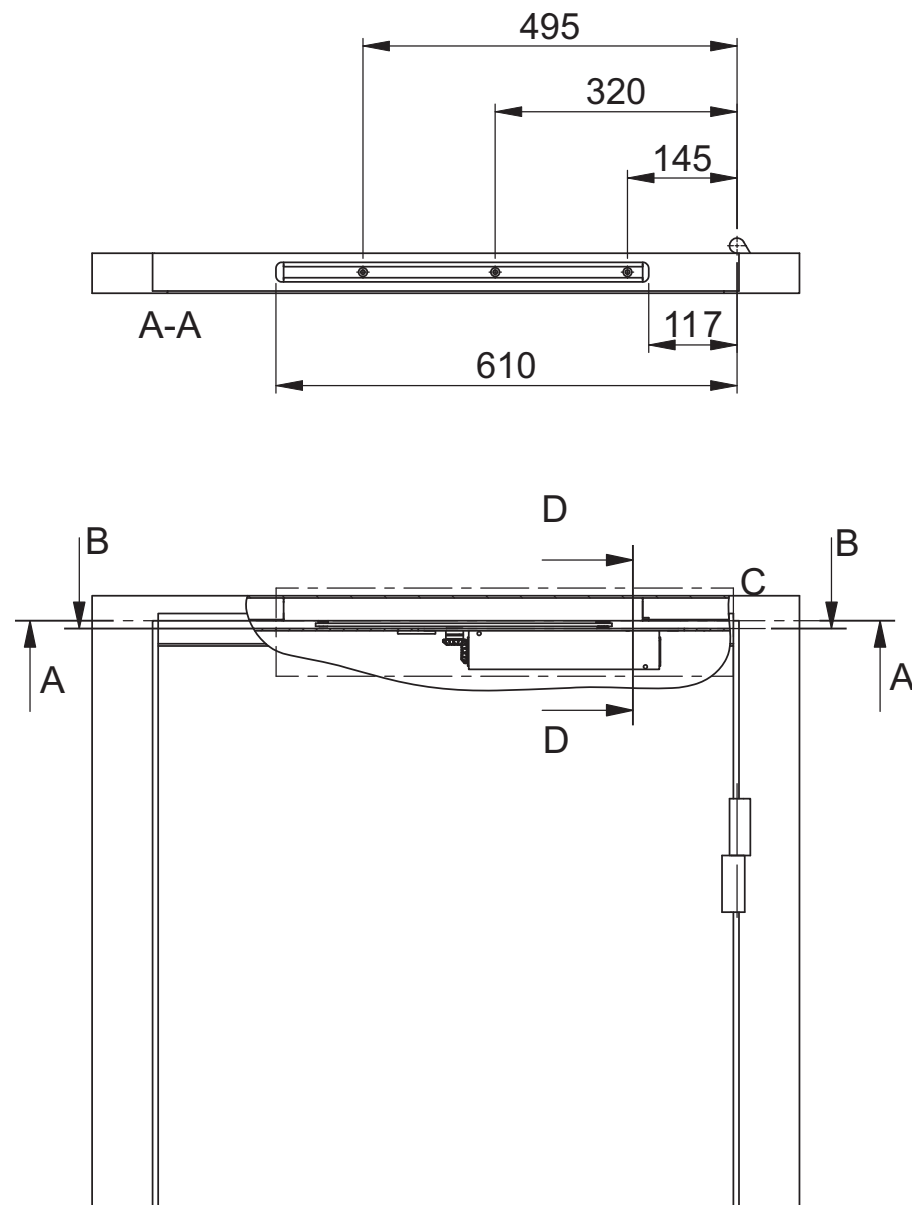

/*
9 mm = with standard concealed door closer
13 mm = version with 4 mm spindle extension
17 mm = version with 8 mm spindle extension

ASSA ABLOY is the global leader in door opening solutions, dedicated to satisfying end-user needs for security, safety and convenience.

ASSA ABLOY

Abloy Oy
P.O. Box 108
80101 Joensuu
FINLAND
Tel.: +358-20 599 2501
Fax: +358-20 599 2209

www.assaabloy.com