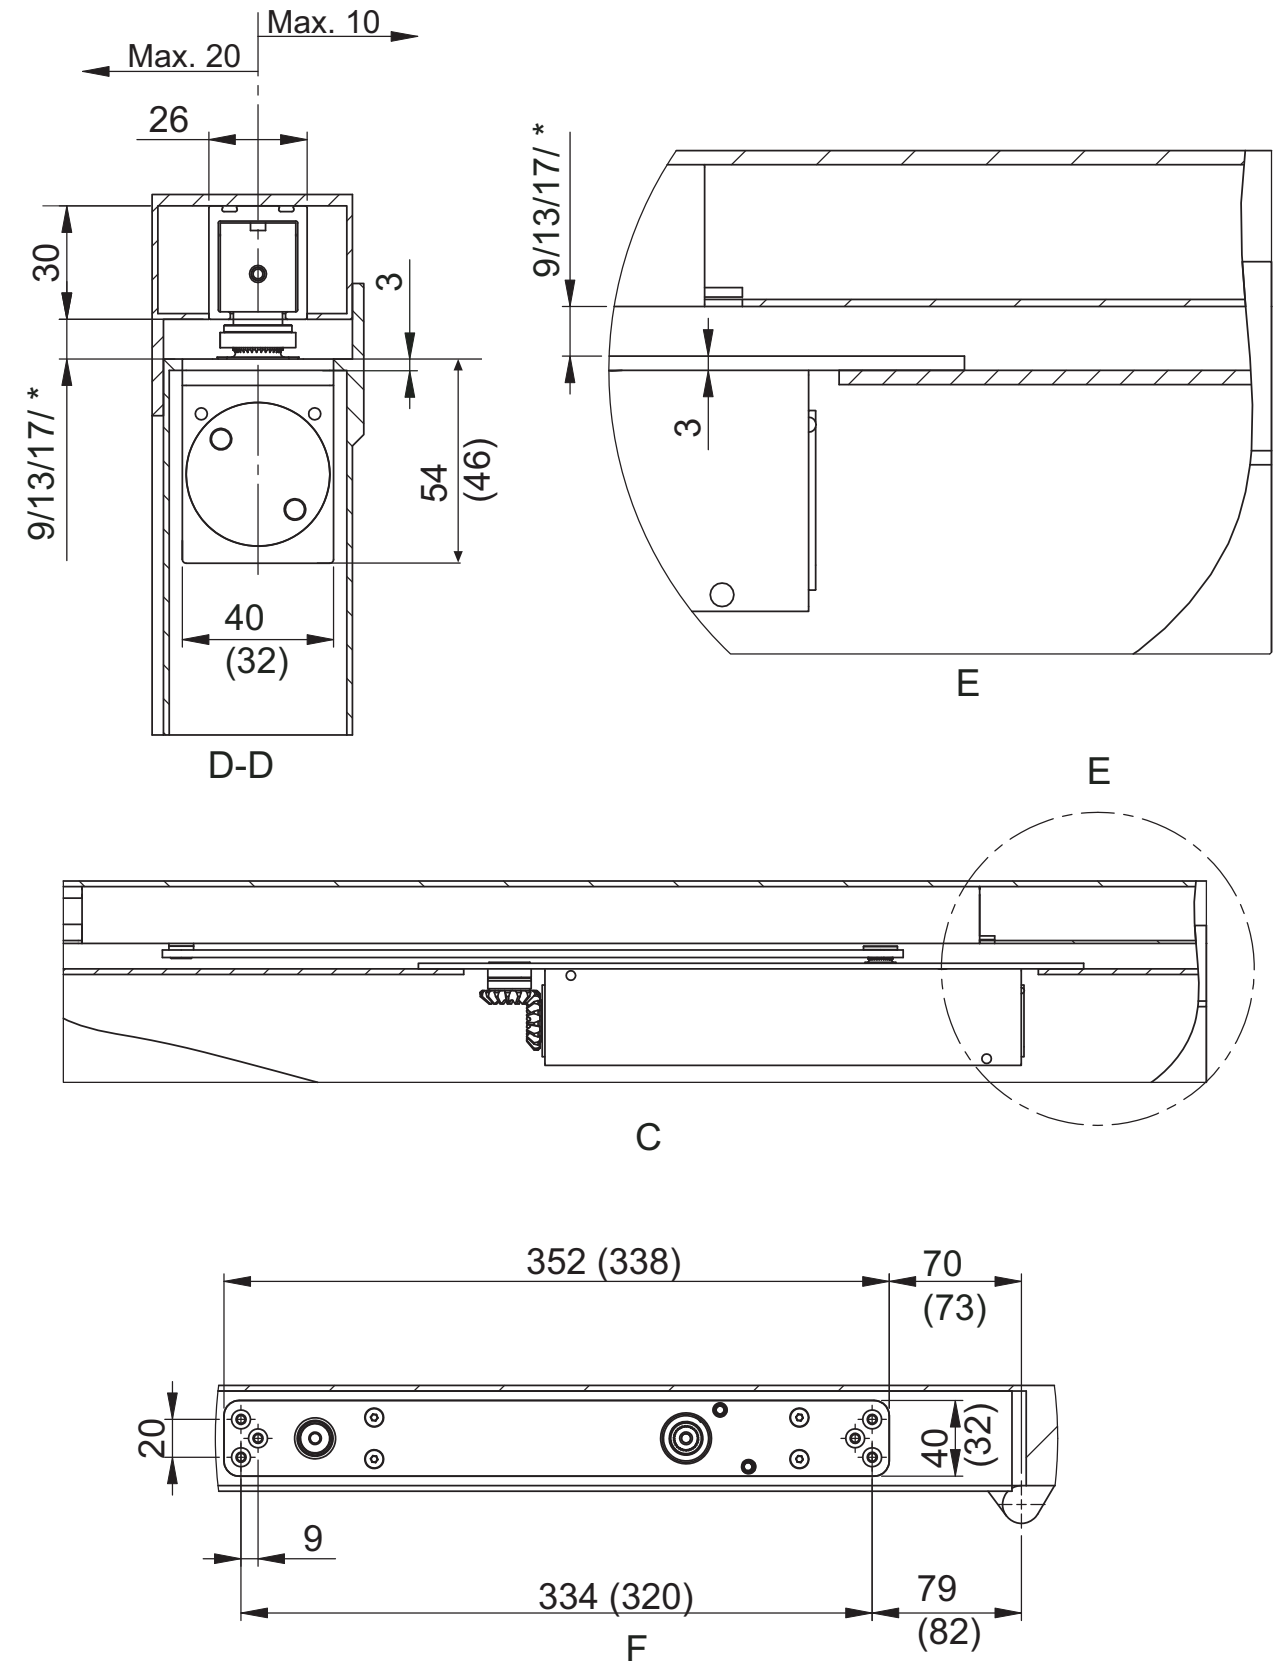

/*
9 mm = with standard concealed door closer
13 mm = version with 4 mm spindle extension
17 mm = version with 8 mm spindle extension

ASSA ABLOY is the global leader in door opening solutions, dedicated to satisfying end-user needs for security, safety and convenience.

ASSA ABLOY

Abloy Oy
P.O.Box 108
80101 Joensuu
FINLAND
Tel.: +358-20 599 2501
Fax: +358-20 599 2209

www.assaabloy.com