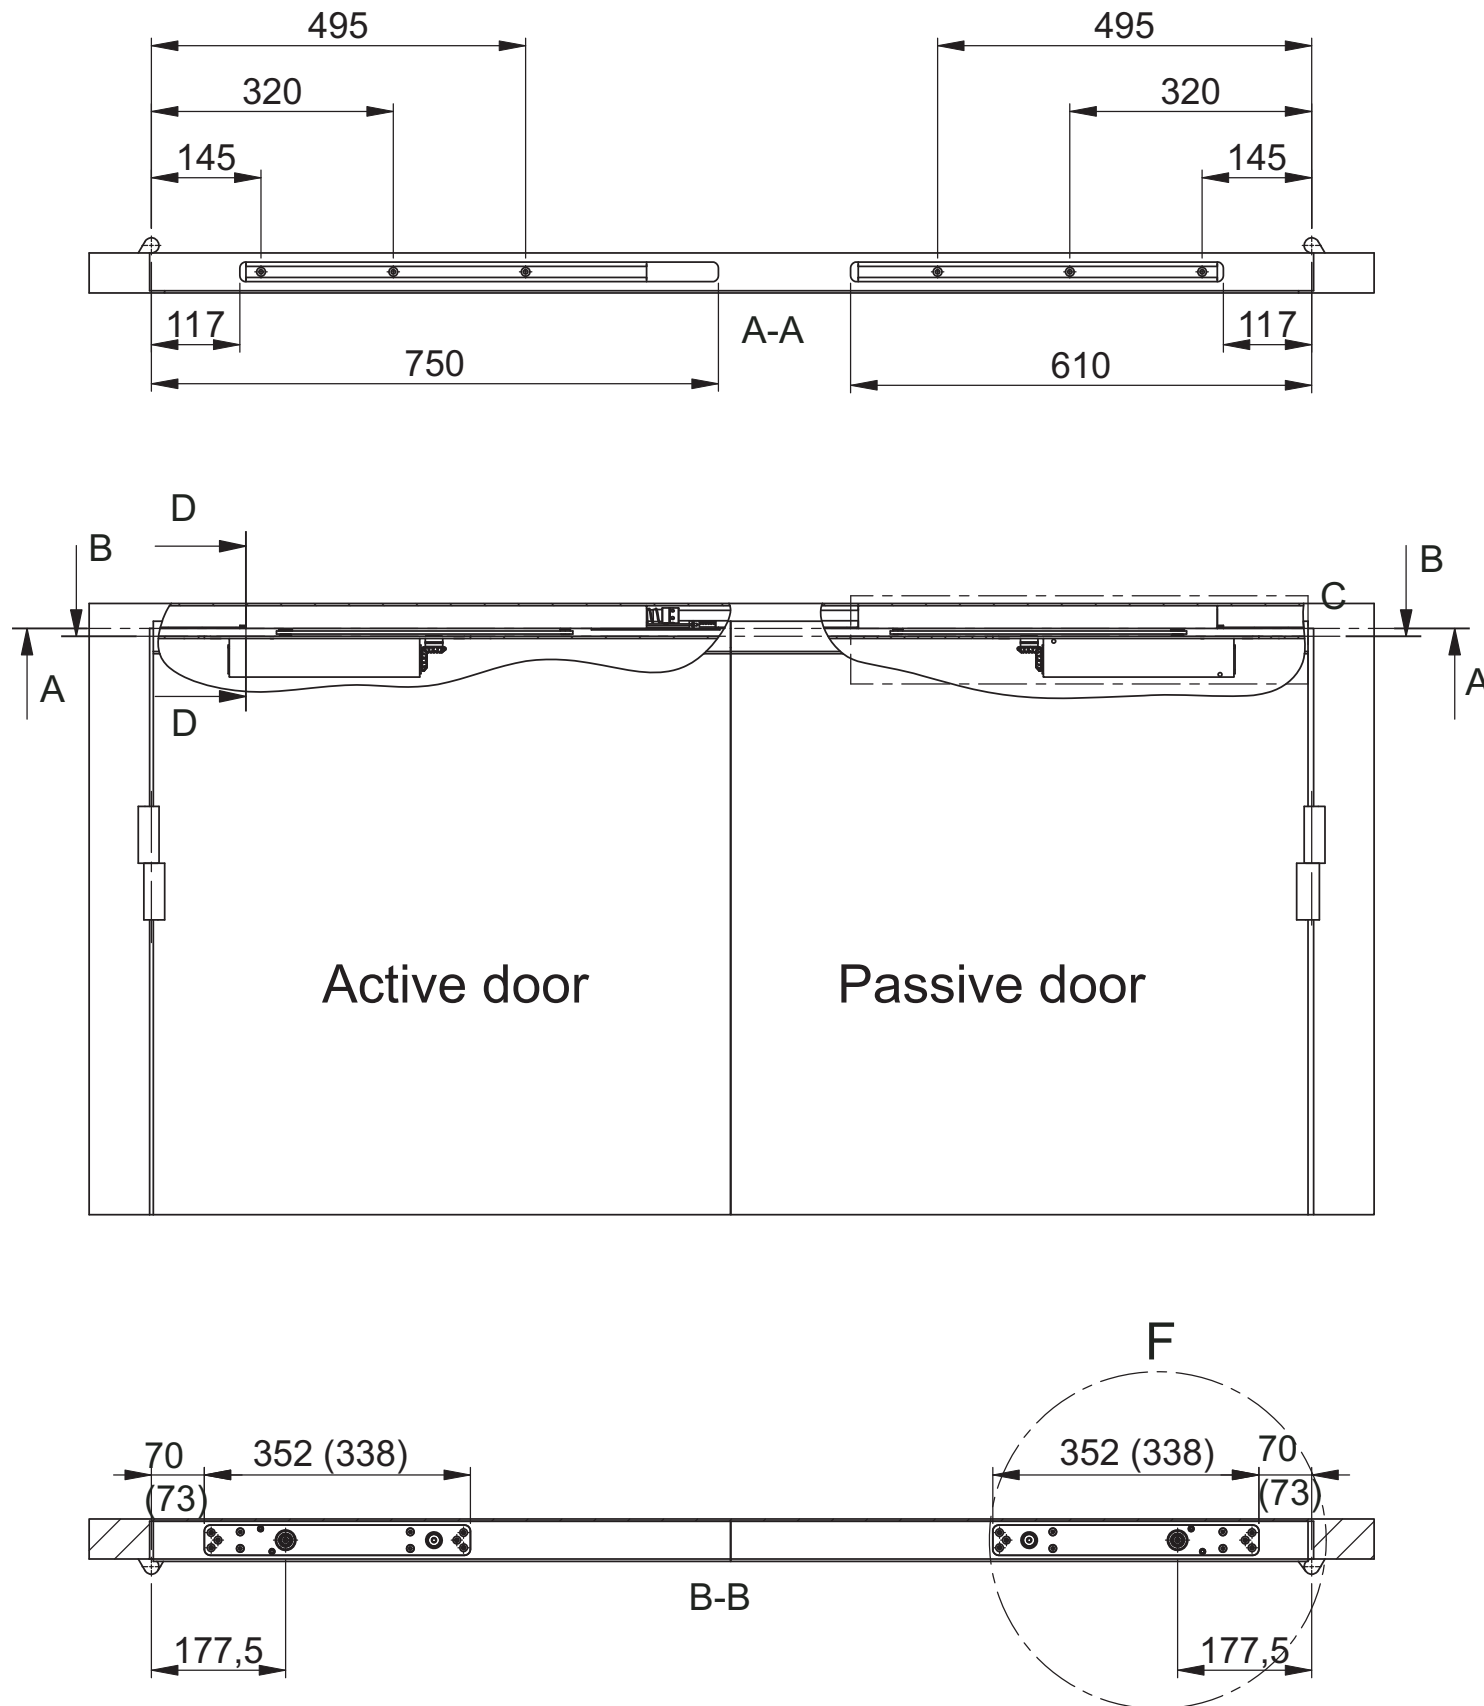

/*
9 mm = with standard concealed door closer
13 mm = version with 4 mm spindle extension
17 mm = version with 8 mm spindle extension

ASSA ABLOY is the global leader in door opening solutions, dedicated to satisfying end-user needs for security, safety and convenience.

ASSA ABLOY

Abloy Oy
P.O.Box 108
80101 Joensuu
FINLAND
Tel.: +358-20 599 2501
Fax: +358-20 599 2209

www.assaabloy.com