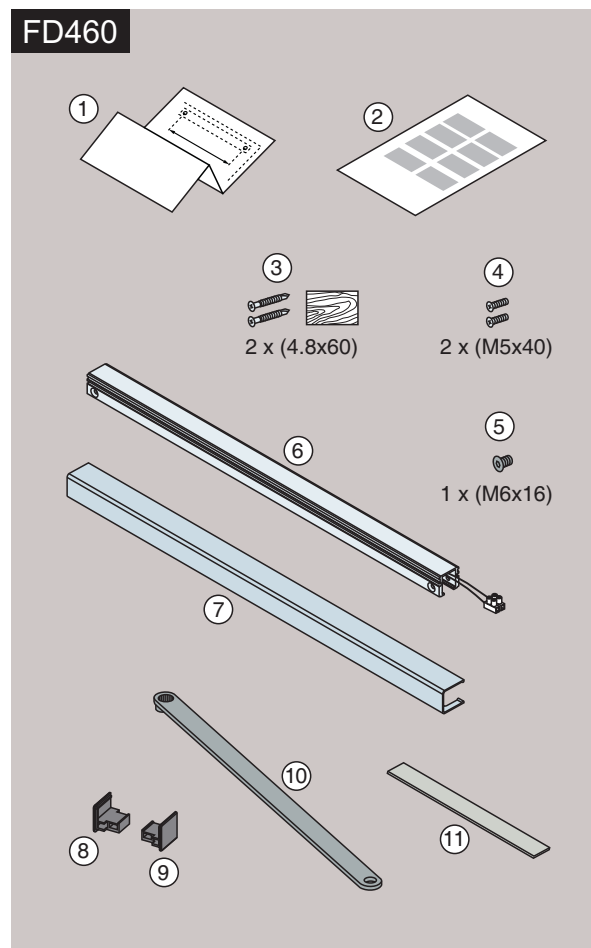

G460 ASSA ABLOY
Installation Instructions

ASSA ABLOY is the global leader in door opening solutions, dedicated to satisfying end-user needs for security, safety and convenience.

ASSA ABLOY

Abloy Oy
P.O. Box 108
80101 Joensuu
FINLAND
Tel.: +358-20 599 2501
Fax: +358-20 599 2209