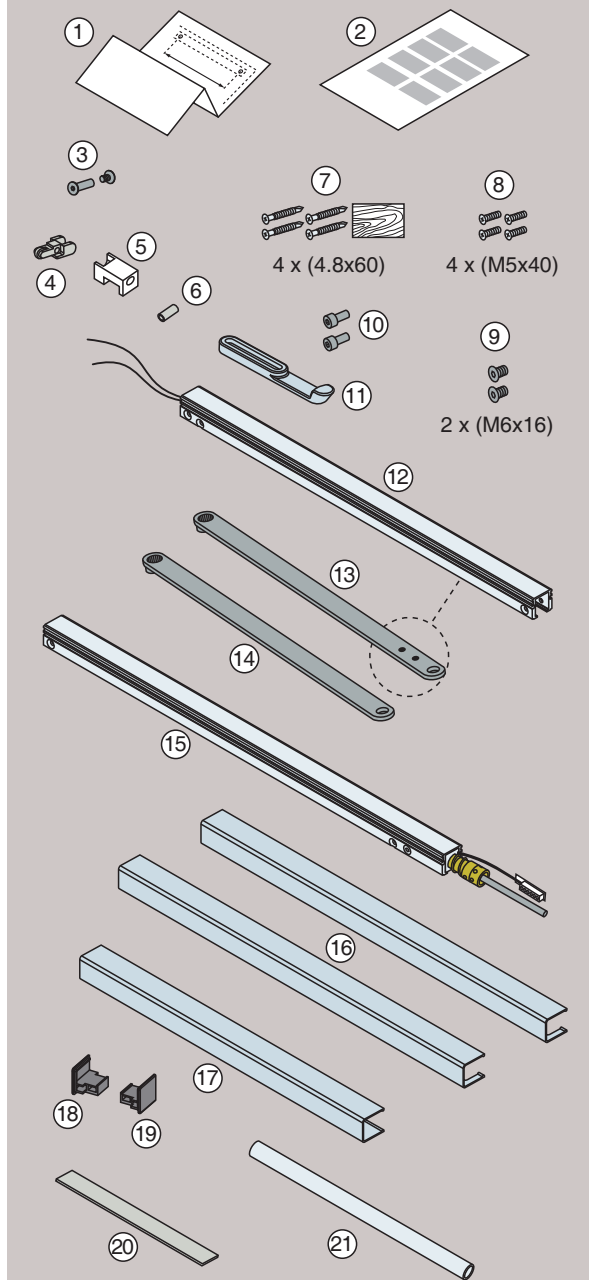

G461, G462, G464

ASSA ABLOY is the global leader in door opening solutions, dedicated to satisfying end-user needs for security, safety and convenience.

**ASSA ABLOY**

Abloy Oy  
P.O.Box 108  
80101 Joensuu  
FINLAND  
Tel.: +358-20 599 2501  
Fax: +358-20 599 2209  
www.assaabloy.com