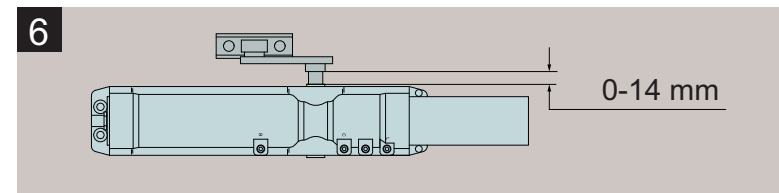

# DC640 Installation Instructions

ASSA ABLOY

ASSA ABLOY is the global leader in door opening solutions, dedicated to satisfying end-user needs for security, safety and convenience.

**ASSA ABLOY**

Abloy Oy  
P.O.Box 108  
80101 Joensuu  
FINLAND  
Tel.: +358-20 599 2501  
Fax: +358-20 599 2209