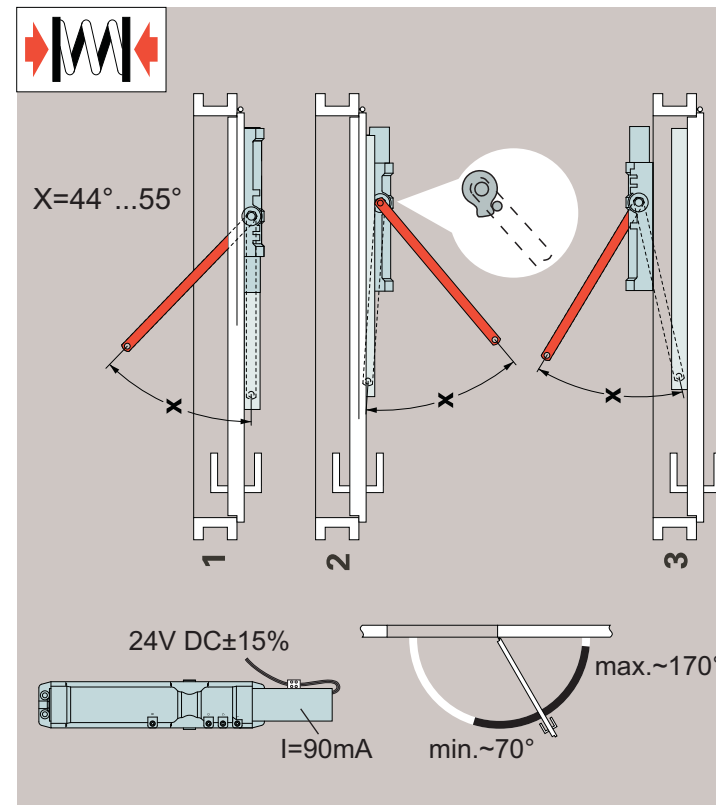

DC640 Installation Instructions

ASSA ABLOY

ASSA ABLOY is the global leader in door opening solutions, dedicated to satisfying end-user needs for security, safety and convenience.

ASSA ABLOY

Abloy Oy
P.O.Box 108
80101 Joensuu
FINLAND
Tel.: +358-20 599 2501
Fax: +358-20 599 2209
www.assaabloy.com