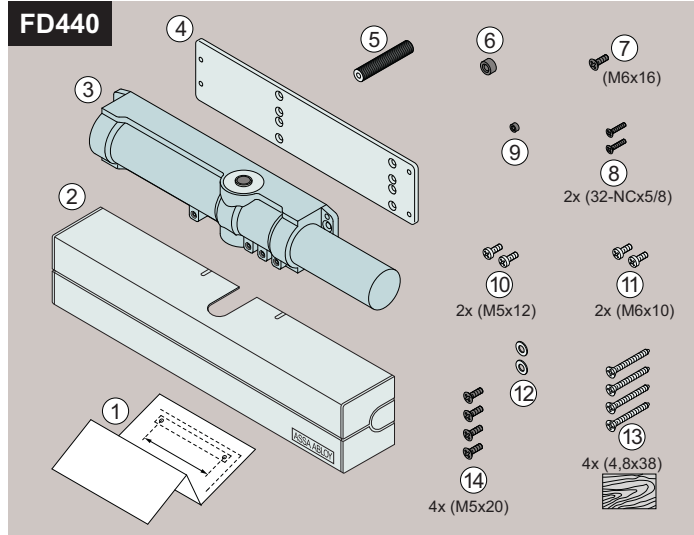

DC640 Installation Instructions

ASSA ABLOY

ASSA ABLOY is the global leader in door opening solutions, dedicated to satisfying end-user needs for security, safety and convenience.

ASSA ABLOY

Abloy Oy
P.O.Box 108
80101 Joensuu
FINLAND
Tel.: +358-20 599 2501
Fax: +358-20 599 2209
www.assaabloy.com