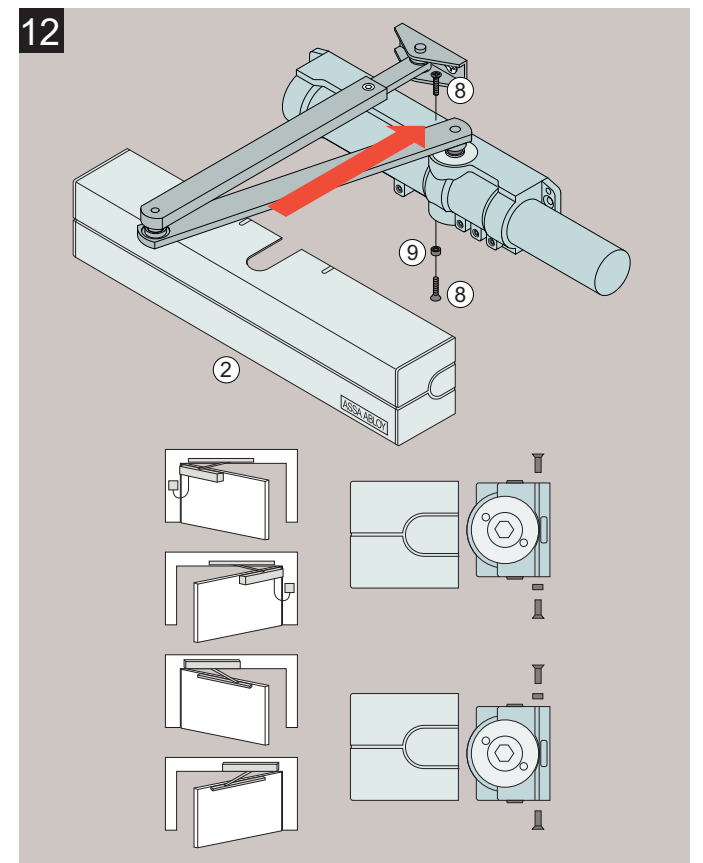

# DC640 Installation Instructions

ASSA ABLOY

ASSA ABLOY is the global leader in door opening solutions, dedicated to satisfying end-user needs for security, safety and convenience.

**ASSA ABLOY**

Abloy Oy  
P.O.Box 108  
80101 Joensuu  
FINLAND  
Tel.: +358-20 599 2501  
Fax: +358-20 599 2209