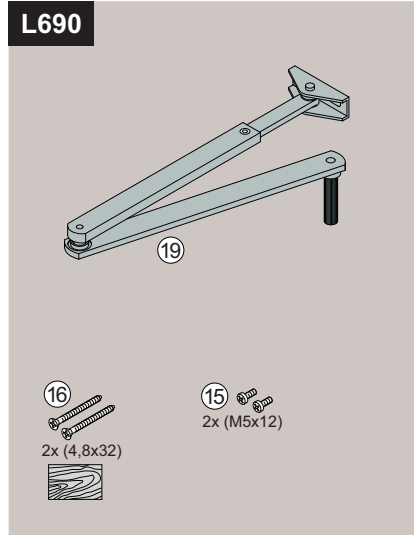

# DC640 Installation Instructions

ASSA ABLOY

ASSA ABLOY is the global leader in door opening solutions, dedicated to satisfying end-user needs for security, safety and convenience.

**ASSA ABLOY**

Abloy Oy  
P.O.Box 108  
80101 Joensuu  
FINLAND  
Tel.: +358-20 599 2501  
Fax: +358-20 599 2209