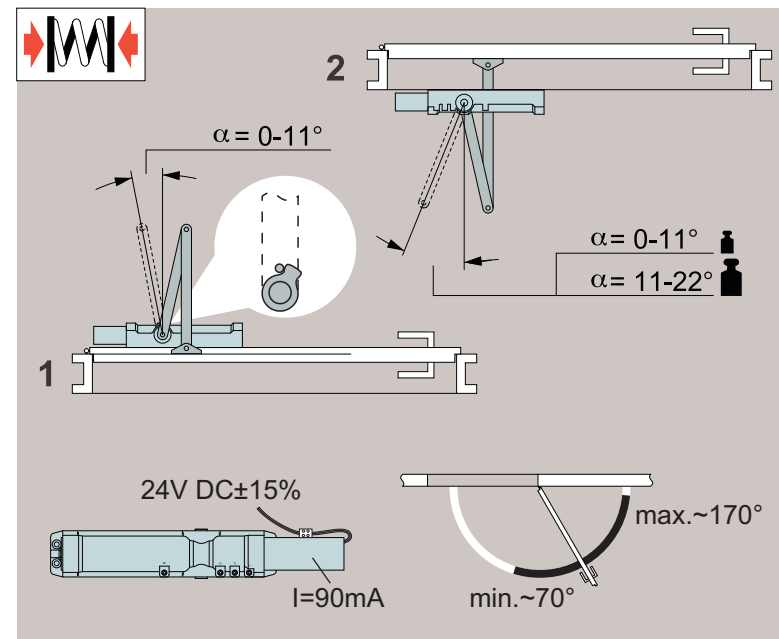

# DC640 Installation Instructions

ASSA ABLOY

ASSA ABLOY is the global leader in door opening solutions, dedicated to satisfying end-user needs for security, safety and convenience.

**ASSA ABLOY**

Abloy Oy  
P.O.Box 108  
80101 Joensuu  
FINLAND  
Tel.: +358-20 599 2501  
Fax: +358-20 599 2209