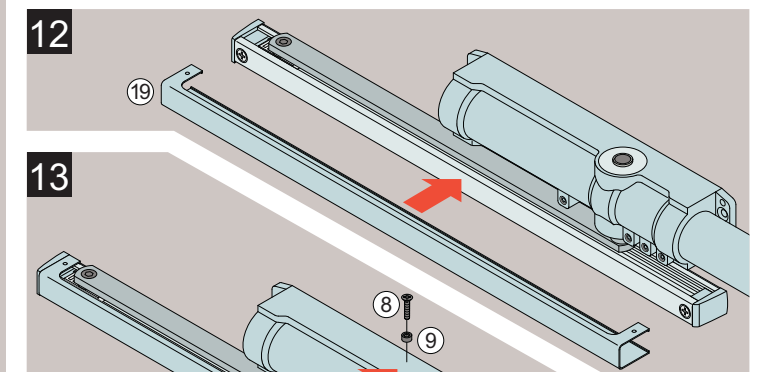

DC640 Installation Instructions

ASSA ABLOY

ASSA ABLOY is the global leader in door opening solutions, dedicated to satisfying end-user needs for security, safety and convenience.

ASSA ABLOY

Abloy Oy
P.O.Box 108
80101 Joensuu
FINLAND
Tel.: +358-20 599 2501
Fax: +358-20 599 2209
www.assaabloy.com