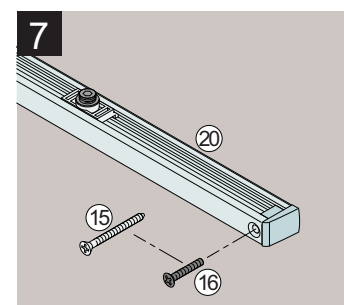

DC640 Installation Instructions

ASSA ABLOY

ASSA ABLOY is the global leader in door opening solutions, dedicated to satisfying end-user needs for security, safety and convenience.

ASSA ABLOY

Abloy Oy
P.O.Box 108
80101 Joensuu
FINLAND
Tel.: +358-20 599 2501
Fax: +358-20 599 2209
www.assaabloy.com