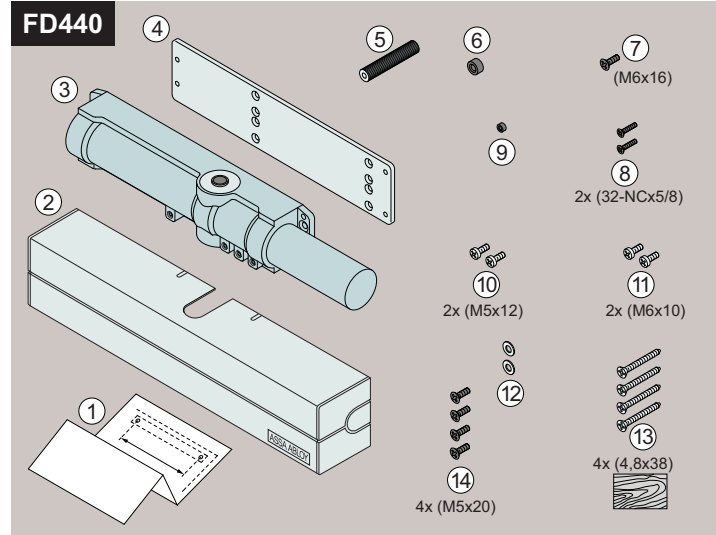

# DC640 Installation Instructions

ASSA ABLOY

ASSA ABLOY is the global leader in door opening solutions, dedicated to satisfying end-user needs for security, safety and convenience.

**ASSA ABLOY**

Abloy Oy  
P.O.Box 108  
80101 Joensuu  
FINLAND  
Tel.: +358-20 599 2501  
Fax: +358-20 599 2209