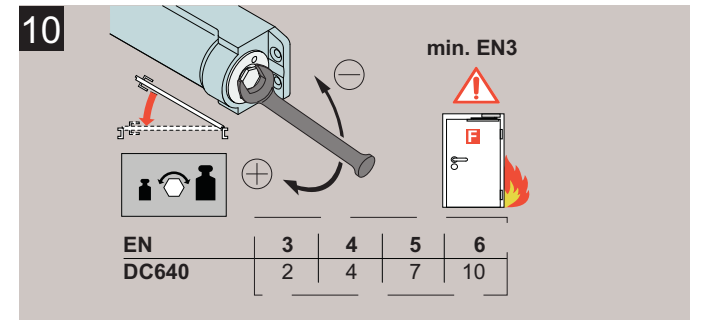

# DC640 Installation Instructions

ASSA ABLOY

ASSA ABLOY is the global leader in door opening solutions, dedicated to satisfying end-user needs for security, safety and convenience.

**ASSA ABLOY**

Abloy Oy  
P.O.Box 108  
80101 Joensuu  
FINLAND  
Tel.: +358-20 599 2501  
Fax: +358-20 599 2209