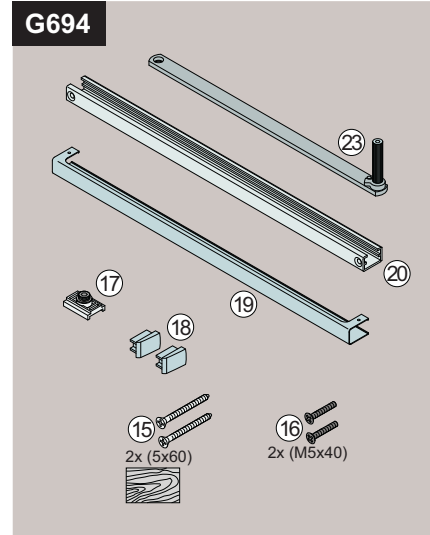

DC640 Installation Instructions

ASSA ABLOY

ASSA ABLOY is the global leader in door opening solutions, dedicated to satisfying end-user needs for security, safety and convenience.

ASSA ABLOY

Abloy Oy
P.O.Box 108
80101 Joensuu
FINLAND
Tel.: +358-20 599 2501
Fax: +358-20 599 2209
www.assaabloy.com