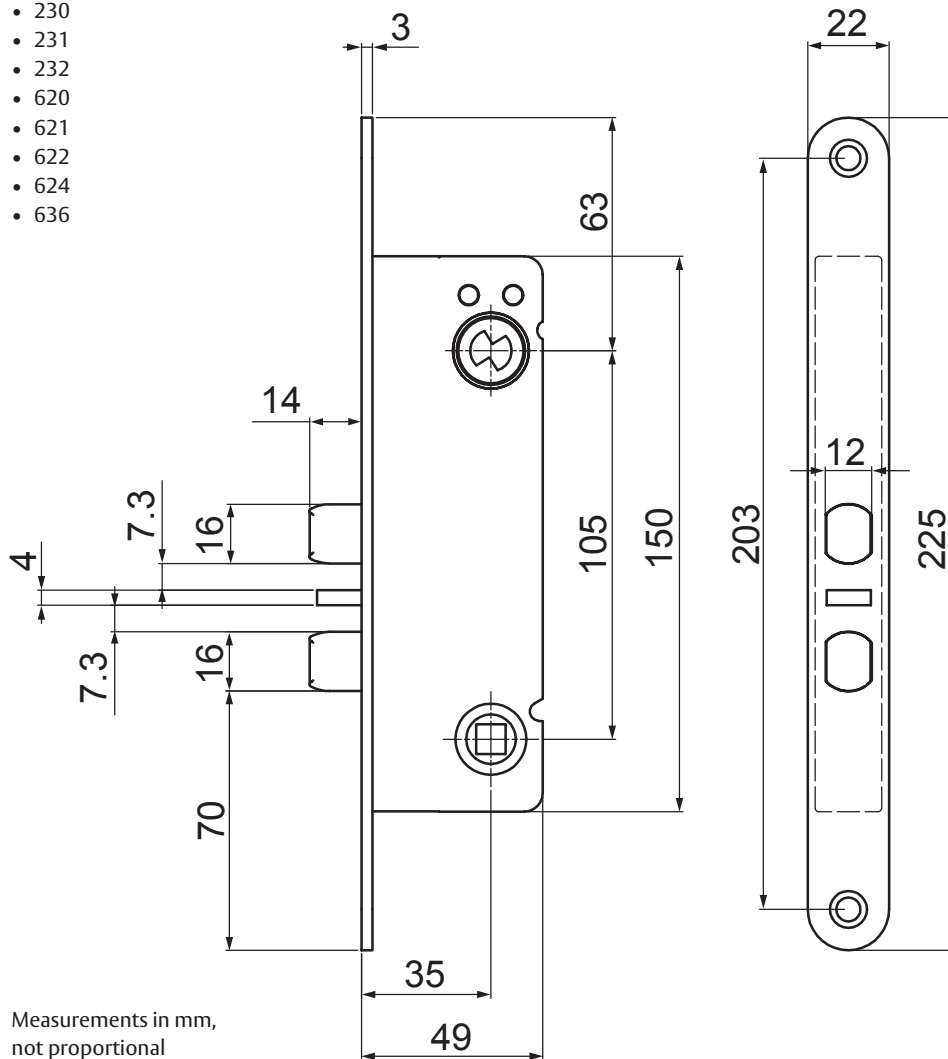

# ASSA Connect 35 double latch

## Lock case dimensions

### Lock case:

- 212
- 220
- 221
- 222
- 223
- 230
- 231
- 232
- 620
- 621
- 622
- 624
- 636

Measurements in mm,  
not proportional

**ASSA**<sup>®</sup>

**ASSA ABLOY**

ASSA ABLOY, the global leader  
in door opening solutions,  
dedicated to satisfying end-user  
needs for security, safety and  
convenience.