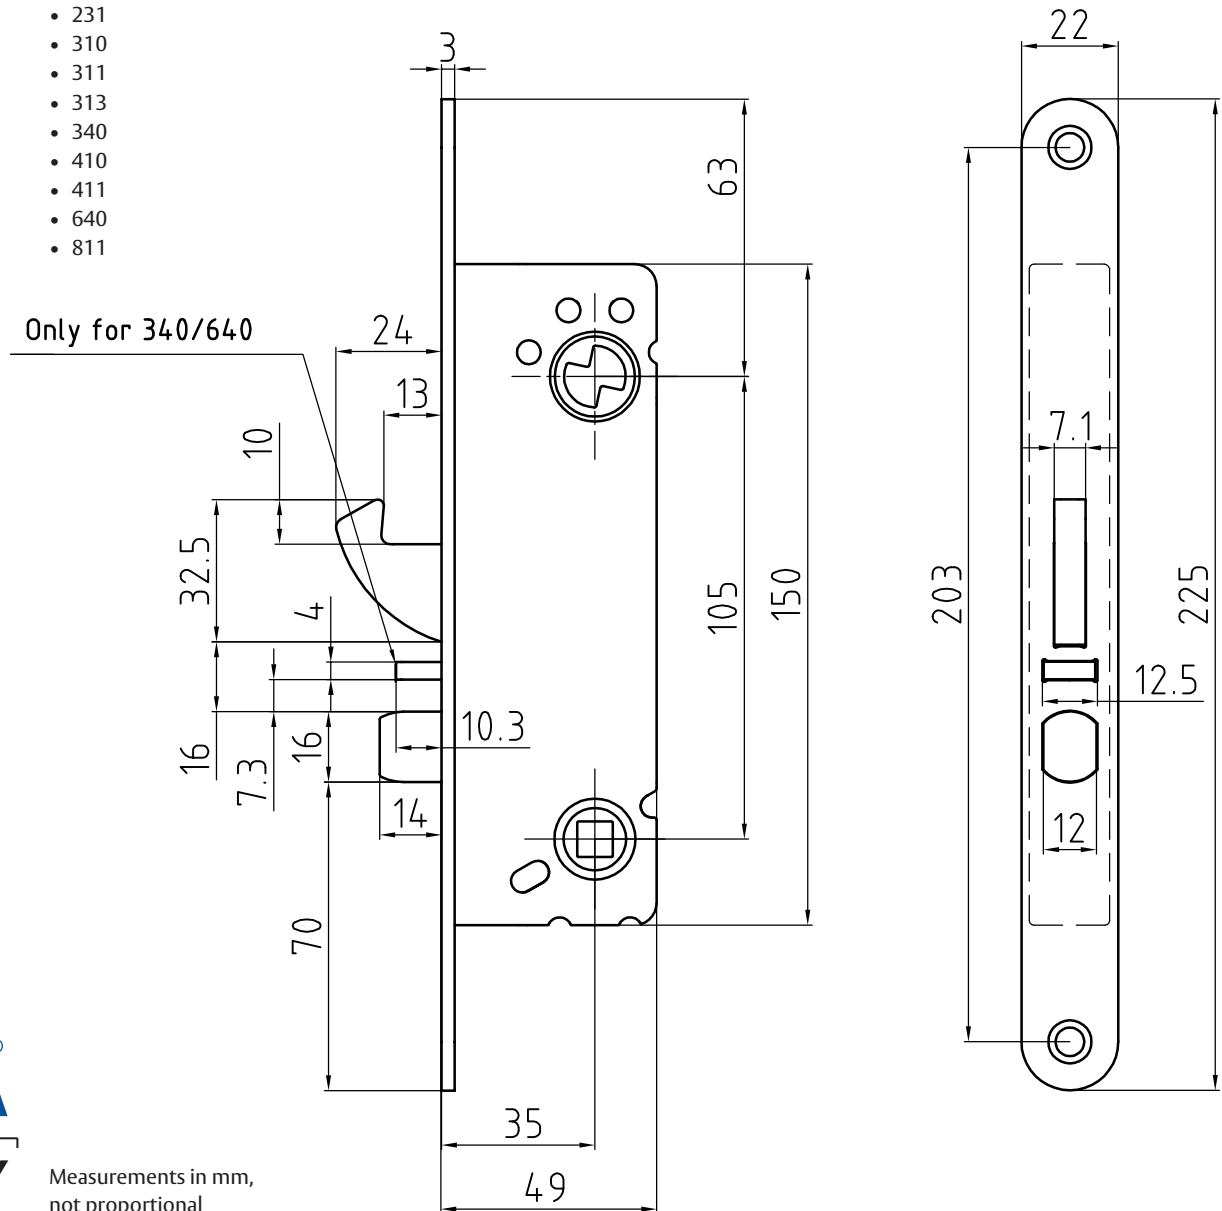

# ASSA Connect 35 hookbolt

## Lock case dimensions

### Lock case:

- 231
- 310
- 311
- 313
- 340
- 410
- 411
- 640
- 811

**ASSA**<sup>®</sup>

**ASSA ABLOY**

Measurements in mm,  
not proportional

ASSA ABLOY, the global leader in door opening solutions, dedicated to satisfying end-user needs for security, safety and convenience.