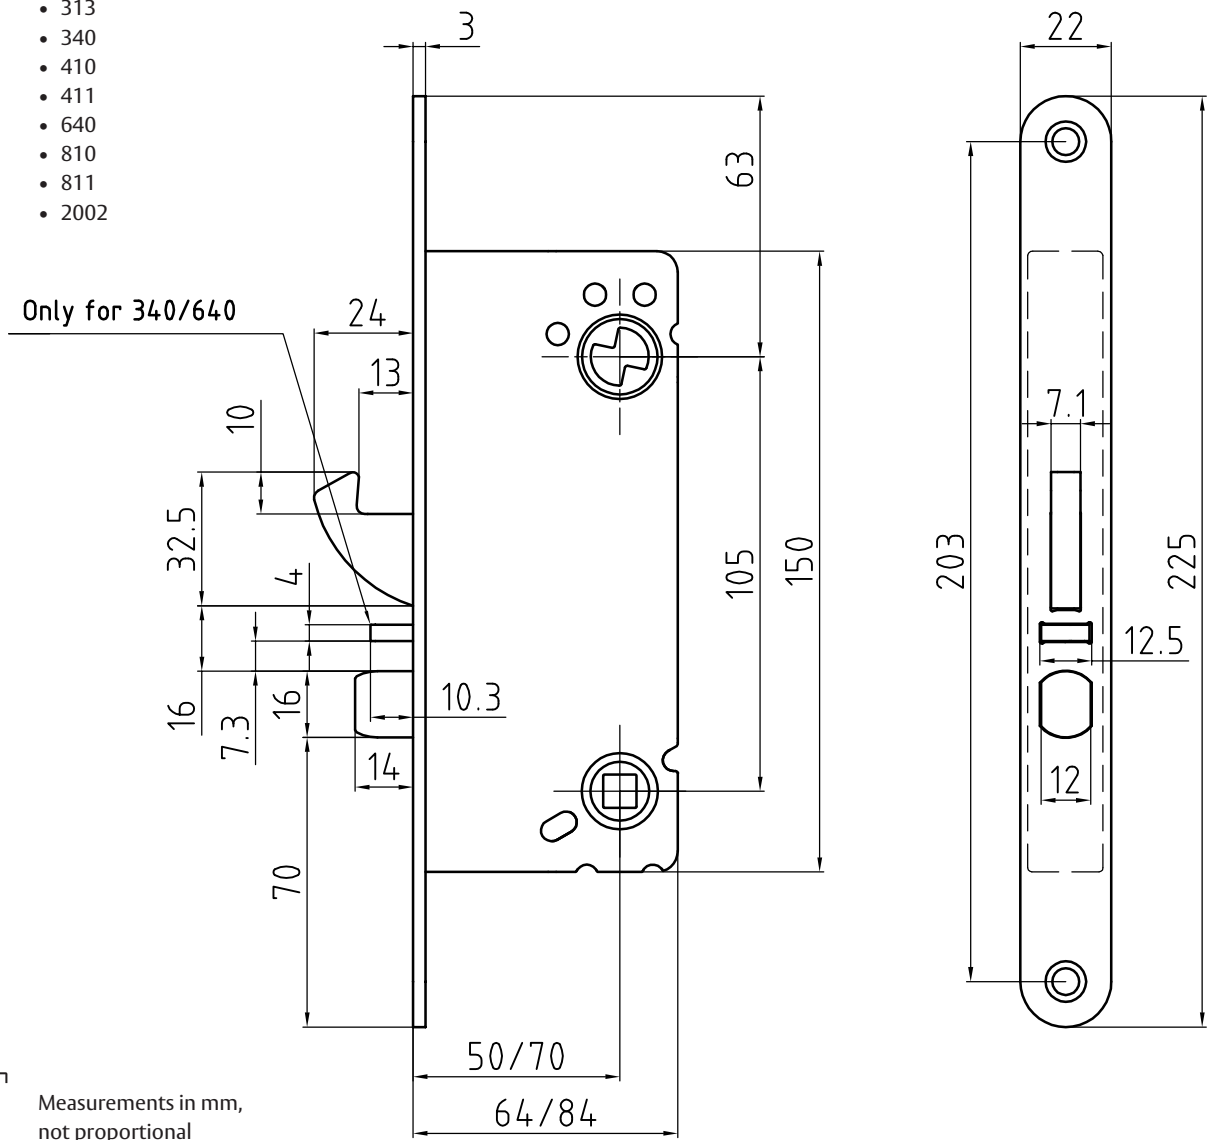

ASSA Connect 50/70 hookbolt

Lock case dimensions

Lock case:

- 310
- 311
- 313
- 340
- 410
- 411
- 640
- 810
- 811
- 2002

ASSA ABLOY, the global leader in door opening solutions, dedicated to satisfying end-user needs for security, safety and convenience.