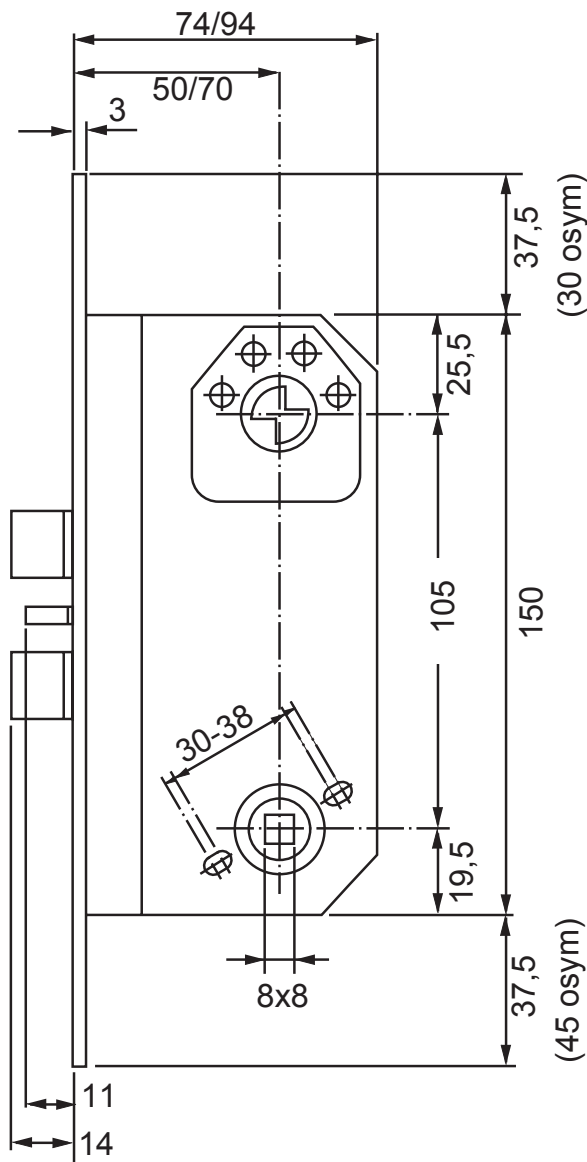

ASSA Double latch Modular Classic 50/70

Lock case dimension

Applicable to:

- 560
- 562
- 564
- 1498
- 1560
- 5584
- 5585
- 6580
- 6585
- 8561
- 8562

Measurements in mm,
not proportional

ASSA[®]
ASSA ABLOY

ASSA ABLOY, the global leader
in door opening solutions,
dedicated to satisfying end-user
needs for security, safety and
convenience.