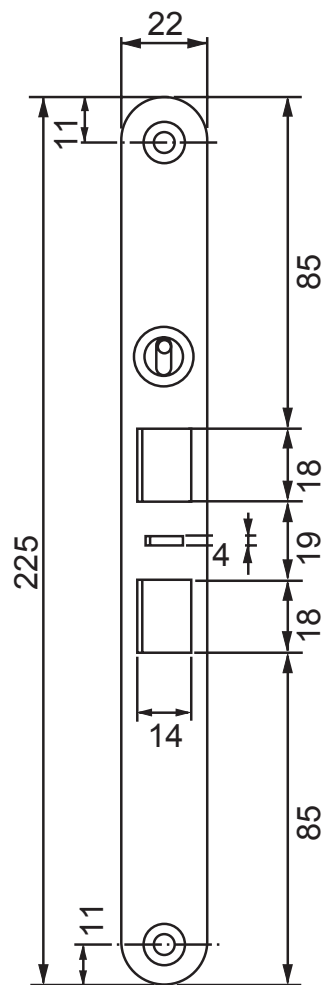

ASSA Double latch Modular Classic 50/70

Lock case dimension

Applicable to:

- 560
- 562
- 564
- 1498
- 1560
- 5584
- 5585
- 6580
- 6585
- 8561
- 8562

Measurements in mm,
not proportional

ASSA[®]
ASSA ABLOY

ASSA ABLOY, the global leader
in door opening solutions,
dedicated to satisfying end-user
needs for security, safety and
convenience.