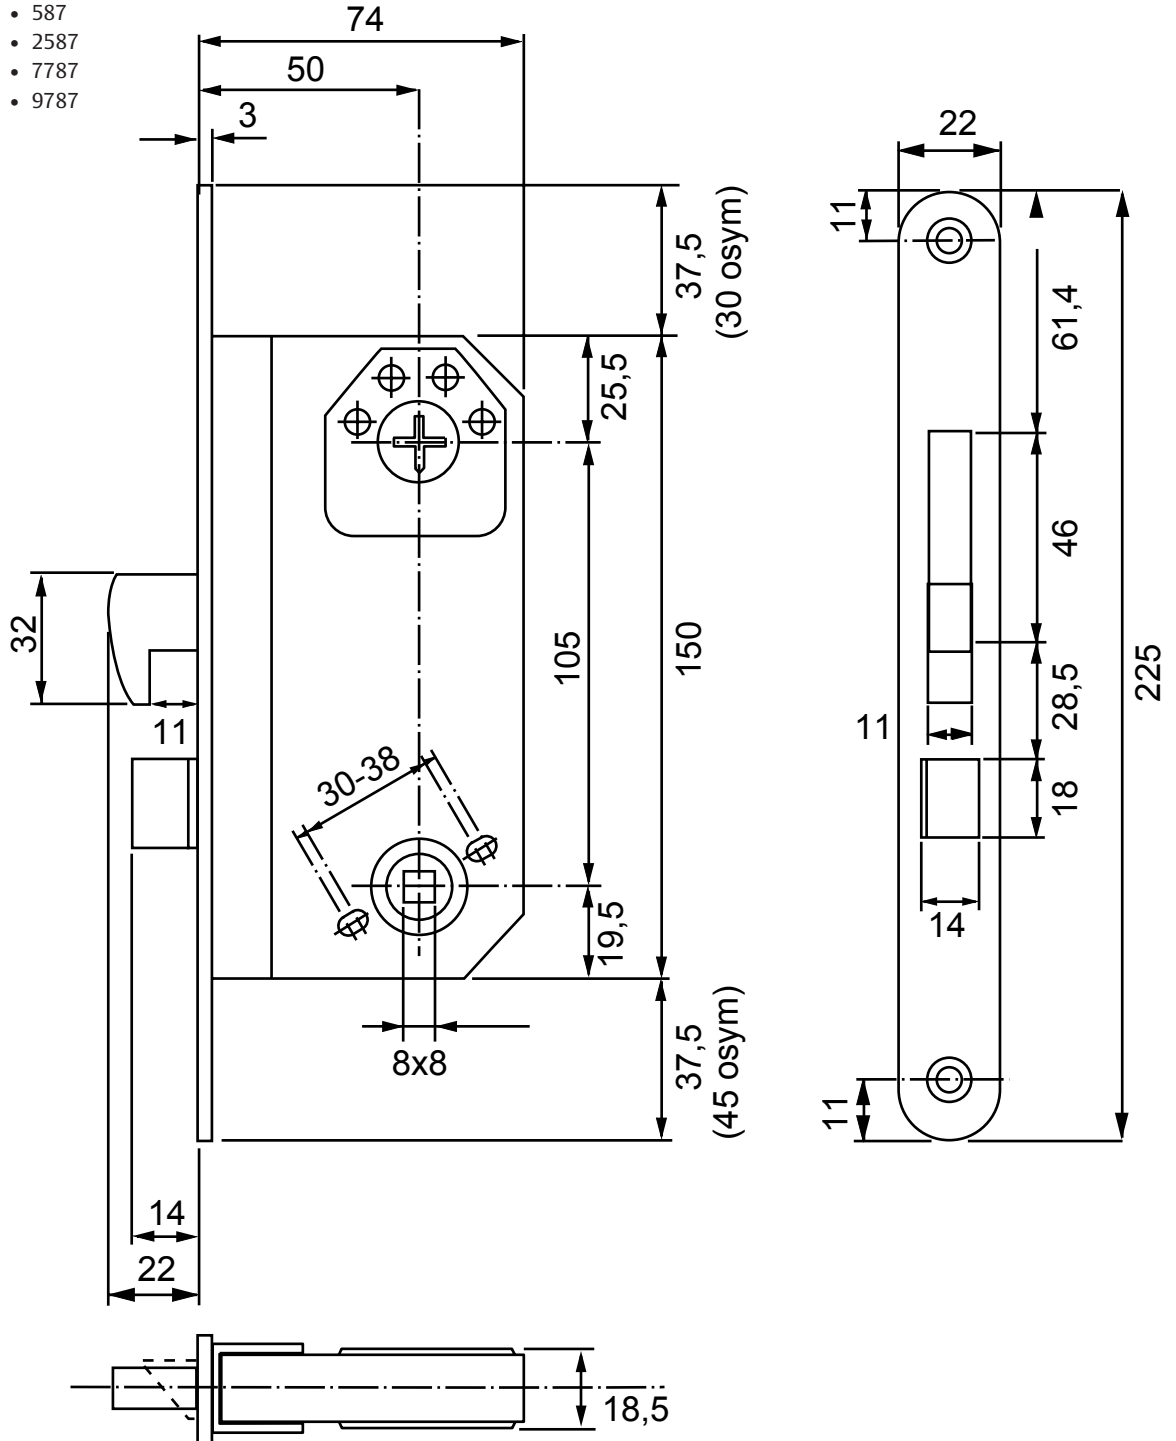

ASSA Modular Classic 50 Hookbolt

Lock case dimension

Applicable to:

- 587
- 2587
- 7787
- 9787

Measurements in mm,
not proportional

ASSA[®]

ASSA ABLOY

ASSA ABLOY, the global leader in door opening solutions, dedicated to satisfying end-user needs for security, safety and convenience.