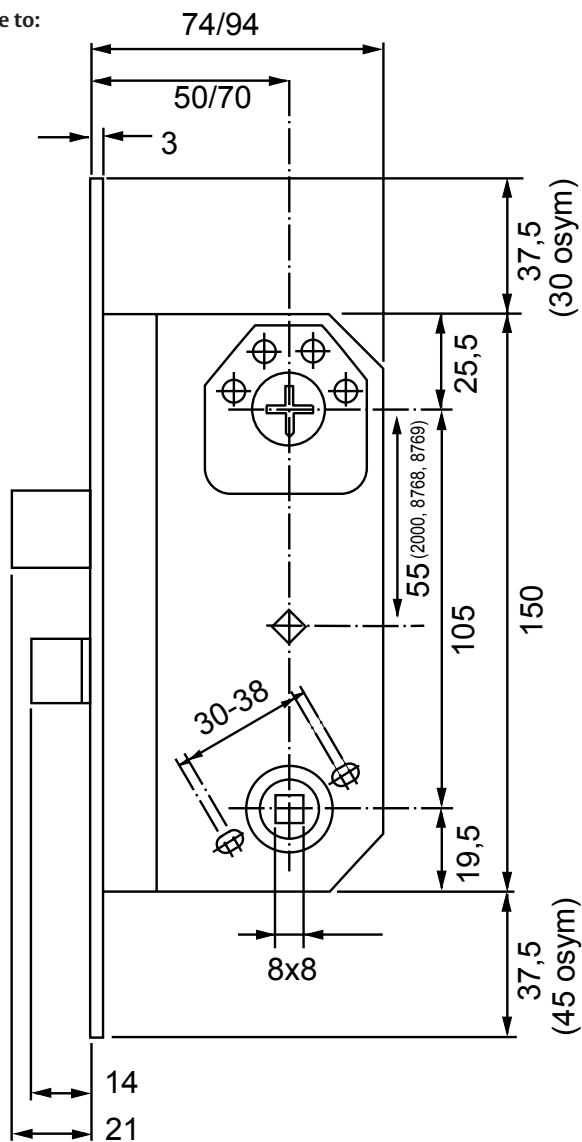

ASSA Modular Classic 50/70 Dead bolt

Lock case dimension

Applicable to:

- 565
- 2000
- 8765
- 8768
- 8769
- 9788

Measurement in mm,
not proportional

ASSA®

ASSA ABLOY

ASSA ABLOY, the global leader in door opening solutions, dedicated to satisfying end-user needs for security, safety and convenience.