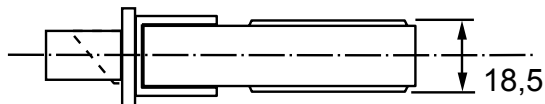

ASSA Modular Classic 50/70 Dead bolt

Lock case dimension

Applicable to:

- 565
- 2000
- 8765
- 8768
- 8769
- 9788

Measurement in mm,
not proportional

ASSA®

ASSA ABLOY

ASSA ABLOY, the global leader in door opening solutions, dedicated to satisfying end-user needs for security, safety and convenience.