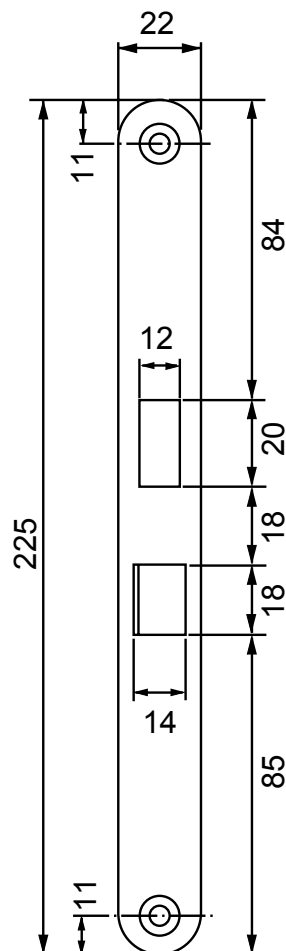

ASSA Modular Classic 50/70 Dead bolt

Lock case dimension

Applicable to:

- 565
- 2000
- 8765
- 8768
- 8769
- 9788

Measurement in mm,
not proportional

ASSA®

ASSA ABLOY

ASSA ABLOY, the global leader in door opening solutions, dedicated to satisfying end-user needs for security, safety and convenience.