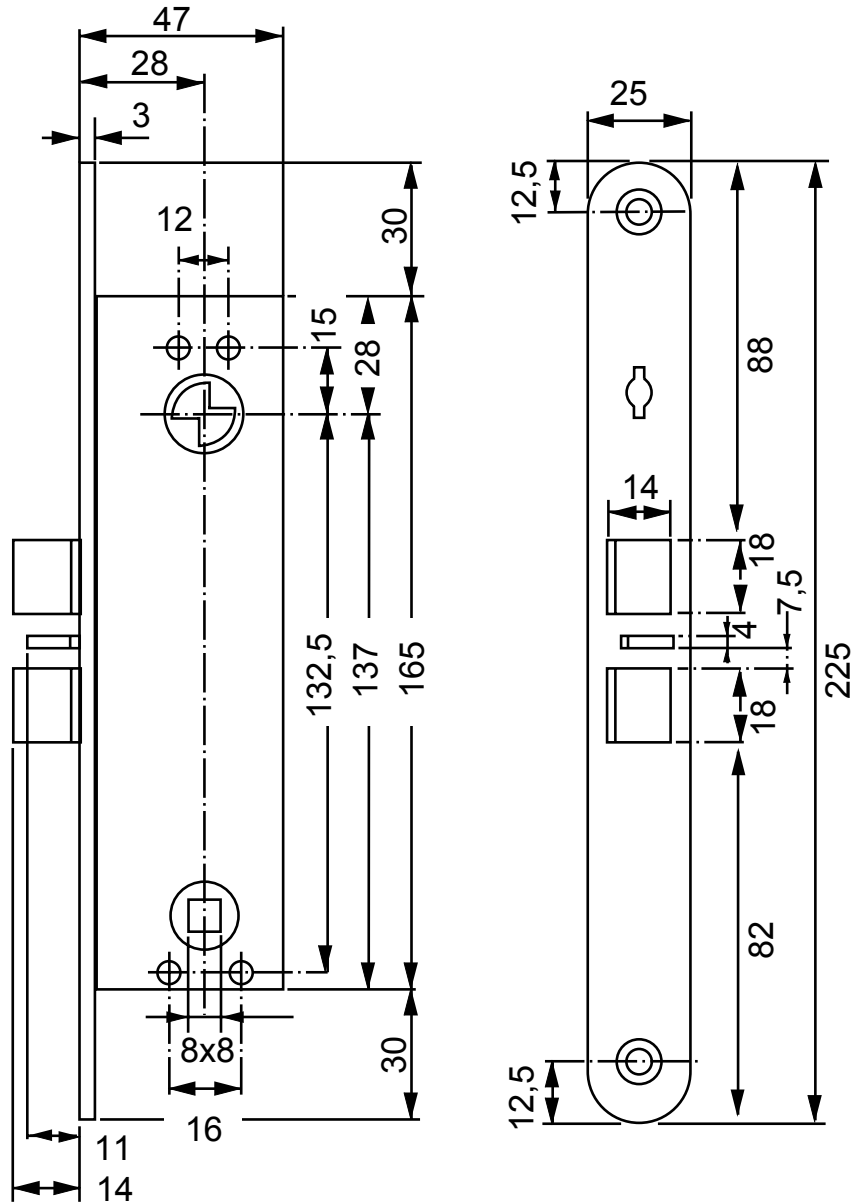

ASSA Narrow profile Classic Double latch

Lock case dimension

Applicable to:

- 1361
- 1362
- 1380
- 1385
- 1398
- 13585

ASSA ABLOY, the global leader in door opening solutions, dedicated to satisfying end-user needs for security, safety and convenience.

www.assa.se

Measurement in mm,
not proportional