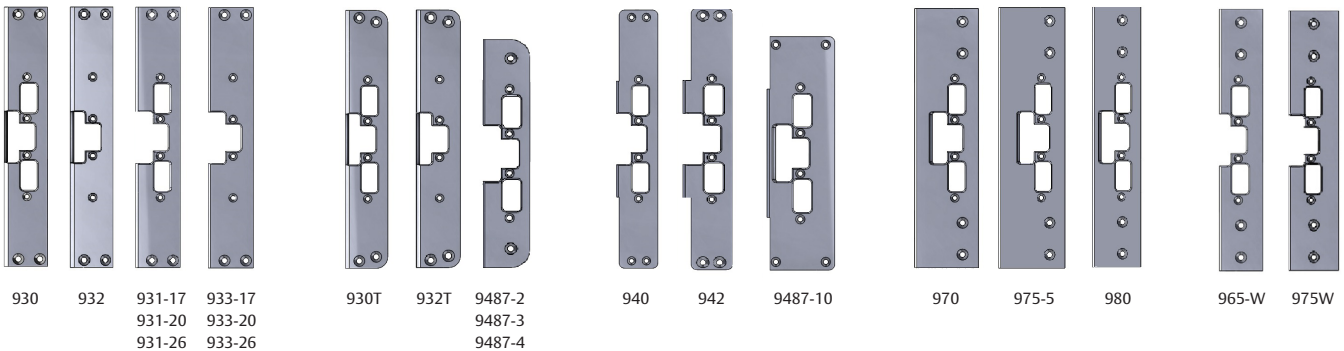

- Automatically unlocks when current is switched off
- 961C for Hi-O™ Can bus

Features

Designed for use in doors in combination with dead-latched single or double-latch locks. Suitable for all faceplate in the 900 series.

Fail-safe

- Holding force 15KN
- Extremely impact-proof and shock-proof
- Housing made of steel
- Pivoting latch made of steel
- Opens even with high seal pressure/pre-load
- Latch bolt engagement monitoring
- Keeper deadlocking monitoring

ASSA ABLOY Electric strikes

960 series

ASSA ABLOY
Opening Solutions

Heavy-duty electric strikes 960, 961, 960C, 961C

Technical data

ASSA ABLOY Electric strikes in the 960 series feature

- Built-in transient protection
- Power supply 12–24 VAC/DC -10%+15%
- Power supply (960C, 961C) 12–24V DC -10%+ 15%
- Starting current at 24 V 240 mA operation 145 mA
- Starting current at 12 V 620 mA operation 310 mA
- Supplied with 5 m connection cable with connector for connection to the strike