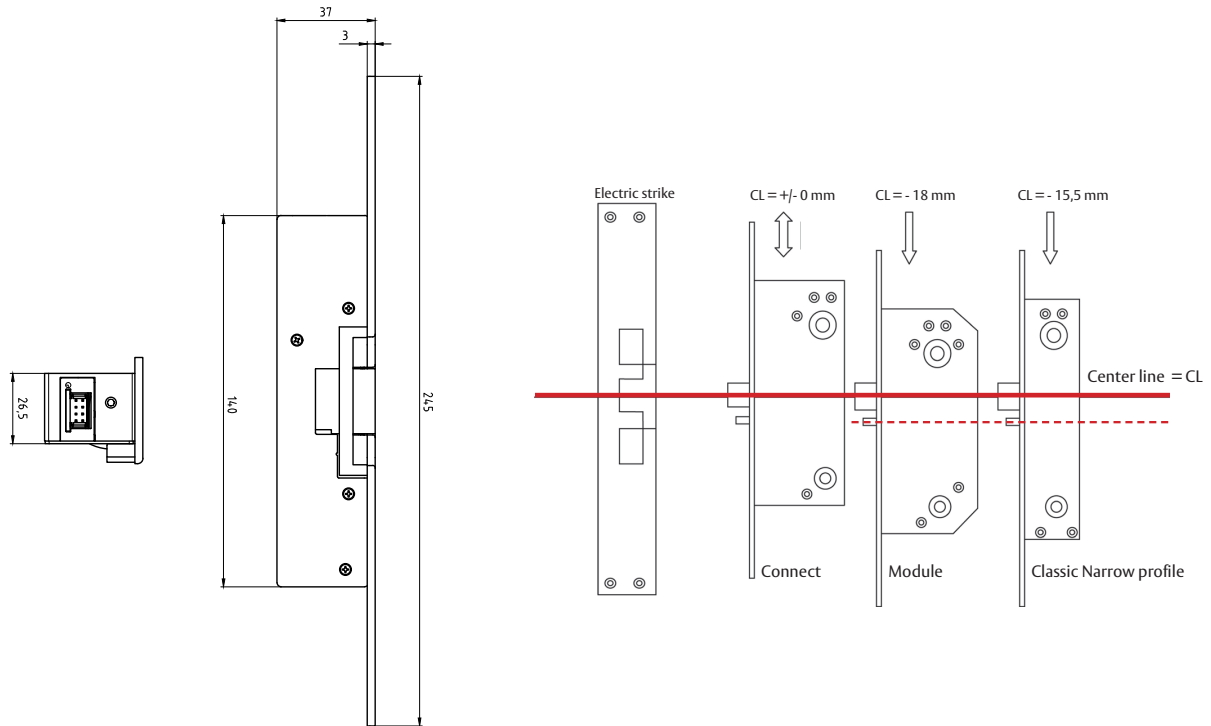

- Automatically unlocks when current is switched off
- 961C for Hi-O™ Can bus

Features

Designed for use in doors in combination with dead-latched single or double-latch locks. Suitable for all faceplate in the 900 series.

Fail-safe

- Holding force 15KN
- Extremely impact-proof and shock-proof
- Housing made of steel
- Pivoting latch made of steel
- Opens even with high seal pressure/pre-load
- Latch bolt engagement monitoring
- Keeper deadlocking monitoring

ASSA ABLOY Electric strikes

960 series

ASSA ABLOY
Opening Solutions

Heavy-duty electric strikes 960, 961, 960C, 961C

Technical data

ASSA ABLOY Electric strikes in the 960 series feature

- Built-in transient protection
- Power supply 12–24 VAC/DC -10%+15%
- Power supply (960C, 961C) 12–24V DC -10%+ 15%
- Starting current at 24 V 240 mA operation 145 mA
- Starting current at 12 V 620 mA operation 310 mA
- Supplied with 5 m connection cable with connector for connection to the strike