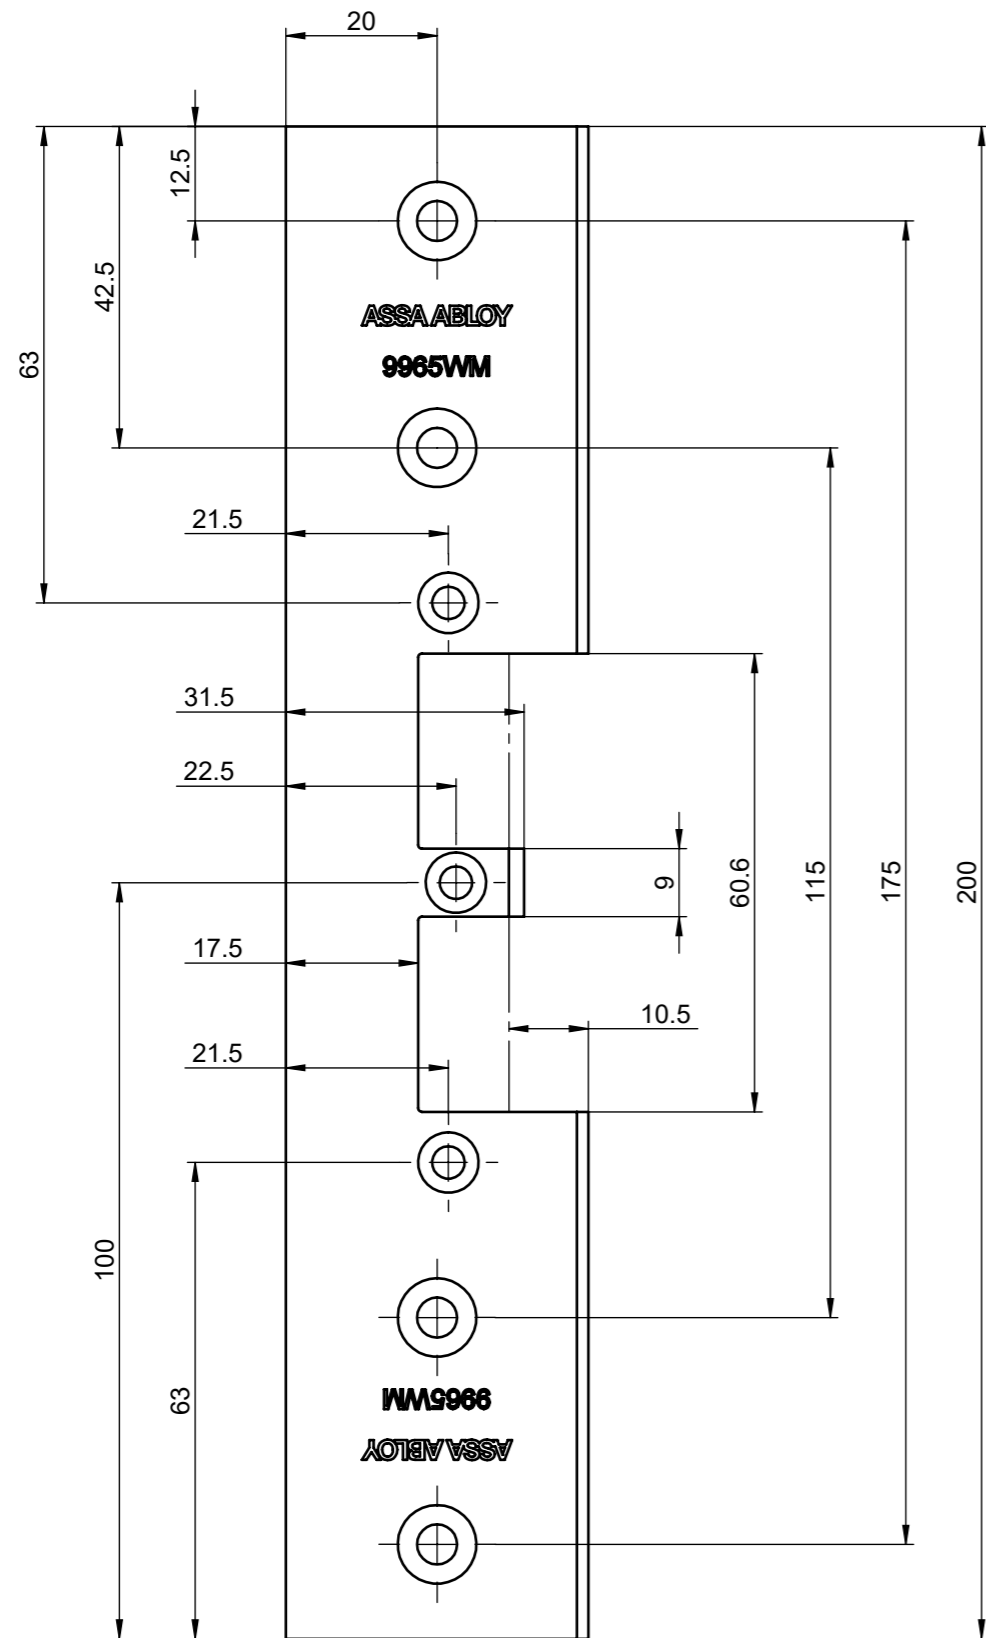

This work is copyright and no part may be reproduced, by any process, nor may any other exclusive right be exercised without the permission of ASSA ABLOY.

Surface:			Material:			General tolerance:	
Volume: 19209.42 mm ³	Weight: 149.83 gram	Surface area: 15153.92 mm ²	Created (YYYY-MM-DD): 2020-05-27	Designed by: HrHa	Drawn by: HrHa	Scale: 1:1 (A3)	Projection:
ASSA ABLOY ASSA ABLOY Scandinavia			Mortise drawing Faceplate 9965WM ASSA 992			Alternate ID	
						Document ID D000761687-002	Rev.: 1