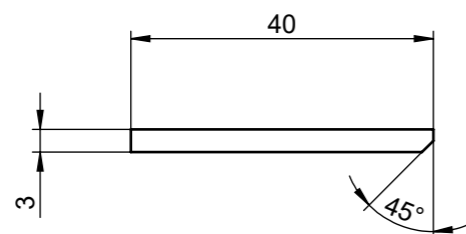

This work is copyright and no part may be reproduced, by any process, nor may any other exclusive right be exercised without the permission of ASSA ABLOY.

Surface:			Material:			General tolerance:	
Volume: 19209.42 mm ³	Weight: 149.83 gram	Surface area: 15153.92 mm ²	Created (YYYY-MM-DD): 2020-05-27	Designed by: HrHa	Drawn by: HrHa	Scale: 1:1 (A3)	Projection:
ASSA ABLOY ASSA ABLOY Scandinavia			Mortise drawing Faceplate 9965WM ASSA 992			Alternate ID	
						Document ID D000761687-002	Rev.: 1