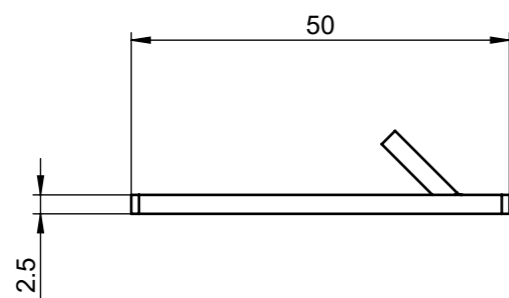

This work is copyright and no part may be reproduced, by any process, nor may any other exclusive right be exercised without the permission of ASSA ABLOY.

Surface:			Material:			General tolerance:	
Volume: 21779.12 mm ³	Weight: 169.88 gram	Surface area: 19936.48 mm ²	Created (YYYY-MM-DD): 2020-06-01	Designed by: HrHa	Drawn by: HrHa	Scale: 1:1 (A3)	Projection:
ASSA ABLOY ASSA ABLOY Scandinavia			Mortise drawing Faceplate 9980 ASSA 992			Alternate ID	
						Document ID D001081596-002	Rev.: 1