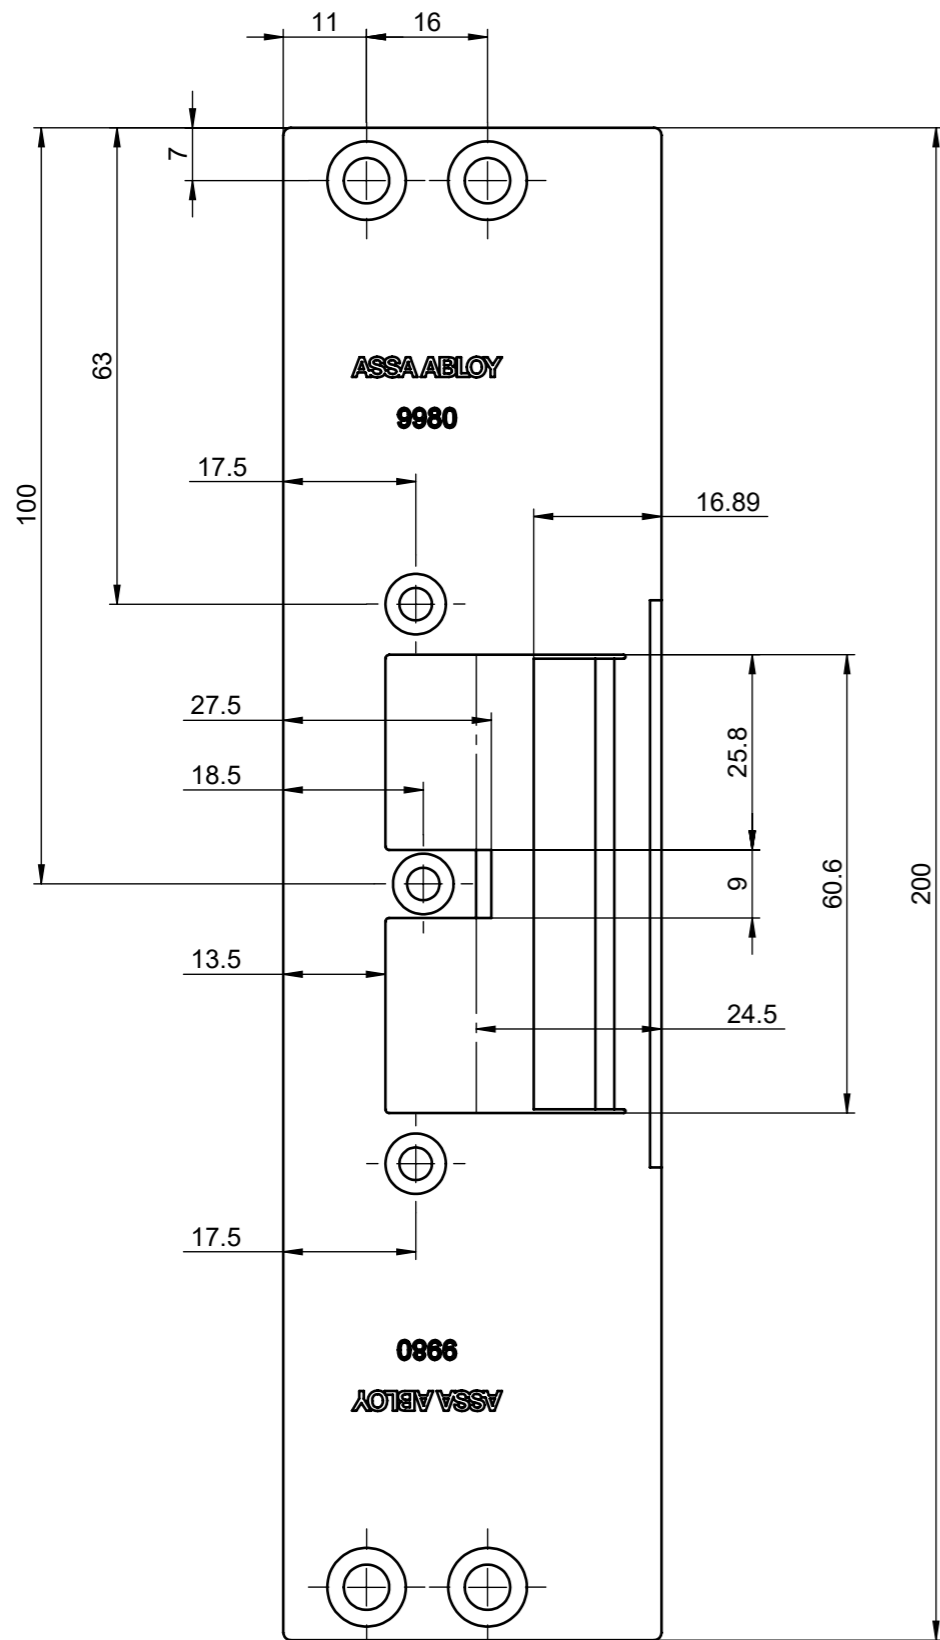

This work is copyright and no part may be reproduced, by any process, nor may any other exclusive right be exercised without the permission of ASSA ABLOY.

Surface:			Material:			General tolerance:	
Volume: 21779.12 mm ³	Weight: 169.88 gram	Surface area: 19936.48 mm ²	Created (YYYY-MM-DD): 2020-06-01	Designed by: HrHa	Drawn by: HrHa	Scale: 1:1 (A3)	Projection:
ASSA ABLOY ASSA ABLOY Scandinavia			Mortise drawing Faceplate 9980 ASSA 992			Alternate ID	
						Document ID D001081596-002	Rev.: 1