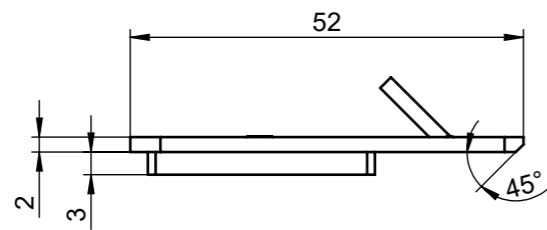

This work is copyright and no part may be reproduced, by any process, nor may any other exclusive right be exercised without the permission of ASSA ABLOY.

Surface:		Material:			General tolerance:		
Volume: 23495.51 mm ³	Weight: 183.26 gram	Surface area: 23882.36 mm ²	Created (YYYY-MM-DD): 2020-05-12	Designed by: HrHa	Drawn by: HrHa	Scale: 1:1 (A3)	Projection:
ASSA ABLOY ASSA ABLOY Scandinavia		Mortise drawing Faceplate 9986 ASSA 992				Alternate ID	
		Document ID D000758443-002					Rev.: 1