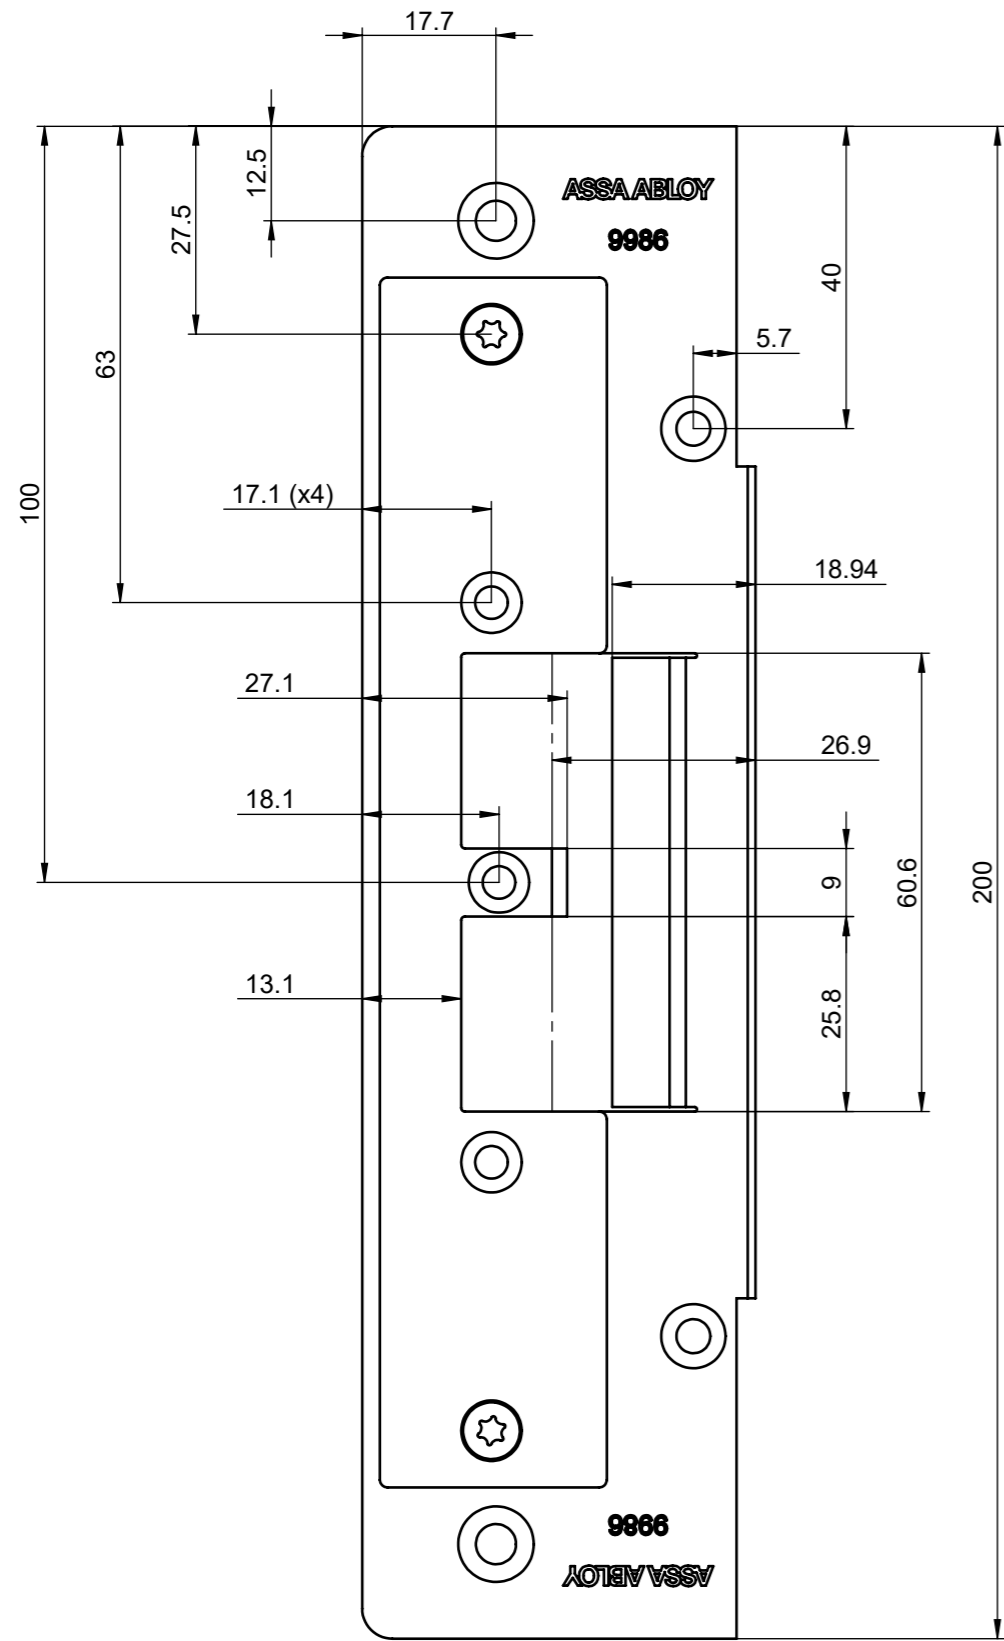

This work is copyright and no part may be reproduced, by any process, nor may any other exclusive right be exercised without the permission of ASSA ABLOY.

Surface:		Material:			General tolerance:		
Volume: 23495.51 mm ³	Weight: 183.26 gram	Surface area: 23882.36 mm ²	Created (YYYY-MM-DD): 2020-05-12	Designed by: HrHa	Drawn by: HrHa	Scale: 1:1 (A3)	Projection:
ASSA ABLOY ASSA ABLOY Scandinavia		Mortise drawing Faceplate 9986 ASSA 992				Alternate ID	
		Document ID D000758443-002					Rev.: 1