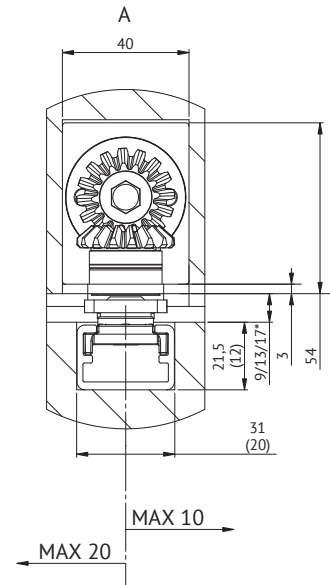

Metal Doors: frame installation

Timber Doors: frame installation

- = with standard concealed door closer
- * = version with 4 mm spindle extension
- ** = version with 8 mm spindle extension

ASSA ABLOY

Abloy Oy
P.O. Box 108
80101 Joensuu
FINLAND
Tel.: +358-20 599 2501
Fax: +358-20 599 2209