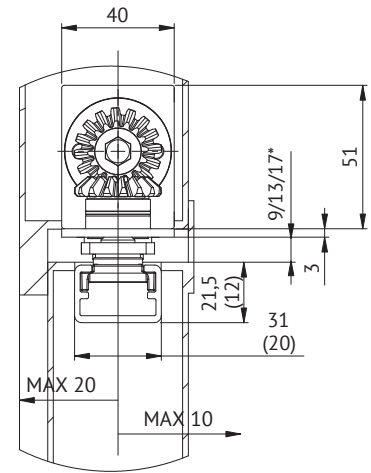

Metal Doors: frame installation

Timber Doors: frame installation

- = with standard concealed door closer
- * = version with 4 mm spindle extension
- ** = version with 8 mm spindle extension

ASSA ABLOY

Abloy Oy
P.O. Box 108
80101 Joensuu
FINLAND
Tel.: +358-20 599 2501
Fax: +358-20 599 2209