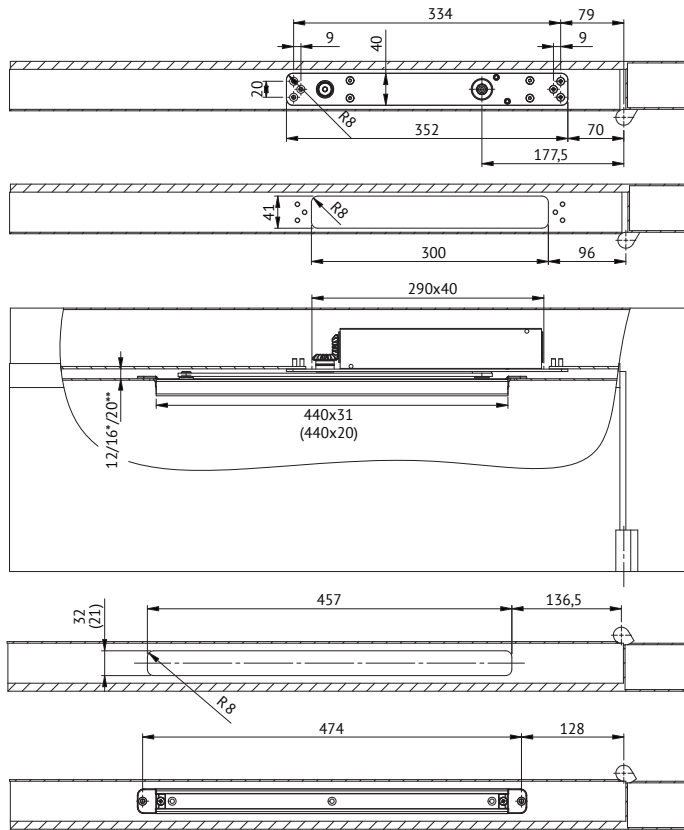

Metal Doors: frame installation

Timber Doors: frame installation

- = with standard concealed door closer
- * = version with 4 mm spindle extension
- ** = version with 8 mm spindle extension

ASSA ABLOY

Abloy Oy
P.O. Box 108
80101 Joensuu
FINLAND
Tel.: +358-20 599 2501
Fax: +358-20 599 2209