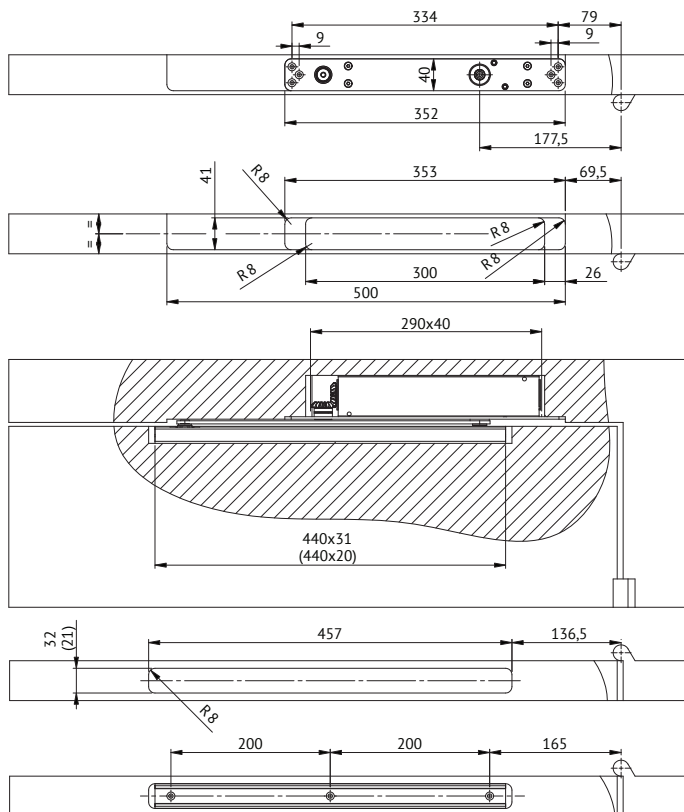

Metal Doors: frame installation

Timber Doors: frame installation

- = with standard concealed door closer
- * = version with 4 mm spindle extension
- ** = version with 8 mm spindle extension

ASSA ABLOY

Abloy Oy
P.O. Box 108
80101 Joensuu
FINLAND
Tel.: +358-20 599 2501
Fax: +358-20 599 2209